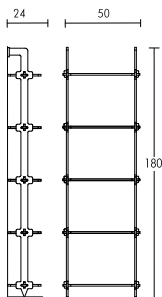

30 Shelves

Step Shelves

LEAN STEP SHELF

Measurements include shelf width and pins
All width ranges are in 5cm increments.

42cm
£90 (£115 Oak)

£50 (Not sold in Oak) **20cm** **£95** (£125 Oak)

54cm

63cm

£140 - 180 (£190 - 230 Oak)
Price increases £5 with each 5cm increment

SQUARE STEP SHELF

Measurements include shelf width and pins
All width ranges are in 5cm increments.

£90 (£115 Oak)

£50 (Not sold in Oak) **20cm** **£95** (£125 Oak)

£140 - 210 (£190 - 260 Oak)

Price increases £5 with each 5cm increment

The Step Shelves are floor standing shelves.
Lean Step shelf requires no wall attachment.
Square Step shelf is provided with brackets and screws.