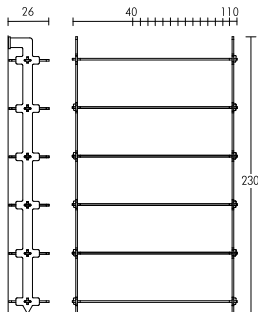

30 Shelves

Step Shelves

LEAN STEP SHELF

Measurements include shelf width and pins
All width ranges are in 5cm increments.

42cm
£90 (£115 Oak)

£50 (Not sold in Oak) **20cm** **£95** (£125 Oak)

54cm

63cm

£140 - 180 (£190 - 230 Oak)
Price increases £5 with each 5cm increment

SQUARE STEP SHELF

Measurements include shelf width and pins
All width ranges are in 5cm increments.

£90 (£115 Oak)

£50 (Not sold in Oak) **20cm** **£95** (£125 Oak)

£140 - 210 (£190 - 260 Oak)

Price increases £5 with each 5cm increment

The Step Shelves are floor standing shelves.
Lean Step shelf requires no wall attachment.
Square Step shelf is provided with brackets and screws.