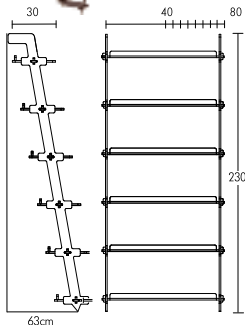

30 Shelves

Step Shelves

LEAN STEP SHELF

Measurements include shelf width and pins
All width ranges are in 5cm increments.

42cm
£90 (£115 Oak)

£50 (Not sold in Oak) **20cm** **£95** (£125 Oak)

54cm

63cm

£140 - 180 (£190 - 230 Oak)
Price increases £5 with each 5cm increment

SQUARE STEP SHELF

Measurements include shelf width and pins
All width ranges are in 5cm increments.

£90 (£115 Oak)

£50 (Not sold in Oak) **20cm** **£95** (£125 Oak)

£140 - 210 (£190 - 260 Oak)

Price increases £5 with each 5cm increment

The Step Shelves are floor standing shelves.
Lean Step shelf requires no wall attachment.
Square Step shelf is provided with brackets and screws.