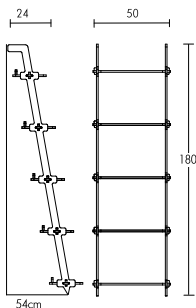

30 Shelves

Step Shelves

LEAN STEP SHELF

Measurements include shelf width and pins
All width ranges are in 5cm increments.

42cm
£90 (£115 Oak)

£50 (Not sold in Oak) **20cm** **£95** (£125 Oak)

54cm

63cm

£140 - 180 (£190 - 230 Oak)
Price increases £5 with each 5cm increment

SQUARE STEP SHELF

Measurements include shelf width and pins
All width ranges are in 5cm increments.

£90 (£115 Oak)

£50 (Not sold in Oak) **20cm** **£95** (£125 Oak)

£140 - 210 (£190 - 260 Oak)

Price increases £5 with each 5cm increment

The Step Shelves are floor standing shelves.
Lean Step shelf requires no wall attachment.
Square Step shelf is provided with brackets and screws.