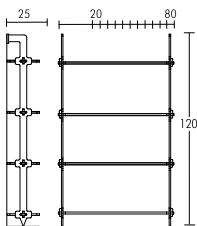

30 Shelves

Step Shelves

LEAN STEP SHELF

Measurements include shelf width and pins
All width ranges are in 5cm increments.

42cm
£90 (£115 Oak)

£50 (Not sold in Oak) **20cm** **£95** (£125 Oak)

54cm

63cm

£140 - 180 (£190 - 230 Oak)
Price increases £5 with each 5cm increment

SQUARE STEP SHELF

Measurements include shelf width and pins
All width ranges are in 5cm increments.

£90 (£115 Oak)

£50 (Not sold in Oak) **20cm** **£95** (£125 Oak)

£140 - 210 (£190 - 260 Oak)

Price increases £5 with each 5cm increment

The Step Shelves are floor standing shelves.
Lean Step shelf requires no wall attachment.
Square Step shelf is provided with brackets and screws.