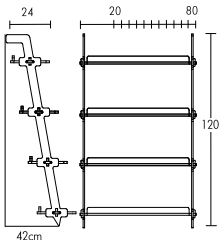

30 Shelves

Step Shelves

LEAN STEP SHELF

Measurements include shelf width and pins
All width ranges are in 5cm increments.

42cm
£90 (£115 Oak)

£50 (Not sold in Oak) **20cm** **£95** (£125 Oak)

54cm

63cm

£140 - 180 (£190 - 230 Oak)
Price increases £5 with each 5cm increment

SQUARE STEP SHELF

Measurements include shelf width and pins
All width ranges are in 5cm increments.

£90 (£115 Oak)

£50 (Not sold in Oak) **20cm** **£95** (£125 Oak)

£140 - 210 (£190 - 260 Oak)

Price increases £5 with each 5cm increment

The Step Shelves are floor standing shelves.
Lean Step shelf requires no wall attachment.
Square Step shelf is provided with brackets and screws.