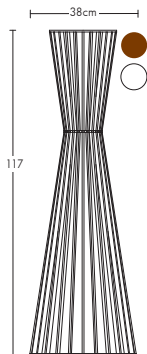

## 2.5D LAMP

£30 Aeroply  
£20 Polyprop

## CAGE LAMP

£40 H:22

£45 H:36

## CAGE FLOOR LAMP

£90

Tube, Greg and Cage lamp can be adapted in size, (minimum quantities apply) for contract application. Sphere lamp and 2.5D lamp, can be used as a lampshade or a table/floor lamp.