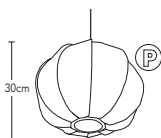

SPHERE LAMP

£20