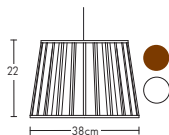

CAGE LAMP

£40 H:22

£45 H:36