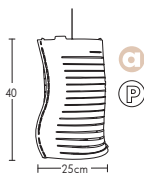

2.5D LAMP

£30 Aeroply
£20 Polyprop