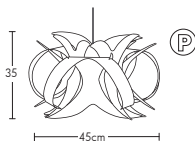

Lighting

Tube, Cage, Greg, 2.5D, Sphere

35

GREG LAMP

£35

TUBE LAMP

£15

£20

£25

SPHERE LAMP

£20

2.5D LAMP

£30 Aeroply
£20 Polyprop

CAGE LAMP

£40 H:22

£45 H:36

CAGE FLOOR LAMP

£90

Tube, Greg and Cage lamp can be adapted in size, (minimum quantities apply) for contract application. Sphere lamp and 2.5D lamp, can be used as a lampshade or a table/floor lamp.