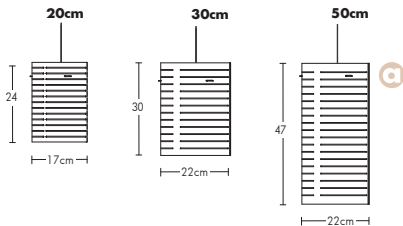

TUBE LAMP

£15

£20

£25