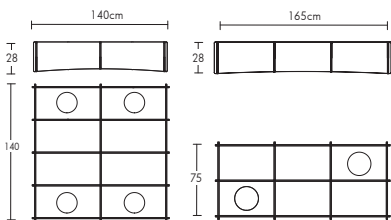

LP 140 x 140

Colour	Wood
White	Oak
Brown	Walnut
£240	£300

LP 165 x 75

Colour	Wood
White	Oak
Brown	Walnut
£140	£190

Box Sizes:

LP 180 x 180 - 33 x 57cm

LP 70 x 180 - 33.2 x 26cm

LP 35 x 140 - 33.2 x 26cm

Box Sizes:

LP 140 x 140 - 65 x 32cm

LP 165 x 75 - 51 x 32cm