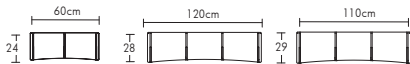

Shelves

LP Shelves

LP 60 x 90

Colour	Wood
White	Oak
Brown	Walnut
£60	£95

LP 120 x 120

Colour	Wood
White	Oak
Brown	Walnut
£95	£130

LP 160 x 110

Colour	Wood
White	Oak
Brown	Walnut
£210	£310

LP 110 x 180

Colour	Wood
White	Oak
Brown	Walnut
£210	£310

LP 120 x 220

Colour	Wood
White	Oak
Brown	Walnut
£250	£320

LP 220 x 220

Colour	Wood
White	Oak
Brown	Walnut
£410	£560

Box sizes:

- LP 220x220 - 34 x 34cm
- LP 120x220 - 34.5 x 37cm
- LP 110x180 - 33.5 x 33.5cm

Box sizes:

- LP 160x110 - 37 x 33.5cm
- LP 120x120 - 33 x 33cm
- LP 60x90 - 26.8 x 25.8cm - Not suitable for LP Storage

Shelves

LP Shelves

LP 180 x 180

Colour	Wood
White	Oak
Brown	Walnut
£350	£410

LP 70 x 180

Box Sizes:

LP 180 x 180 - 33 x 57cm

LP 70 x 180 - 33.2 x 26cm

LP 35 x 140 - 33.2 x 26cm

Box Sizes:

LP 140 x 140 - 65 x 32cm

LP 165 x 75 - 51 x 32cm