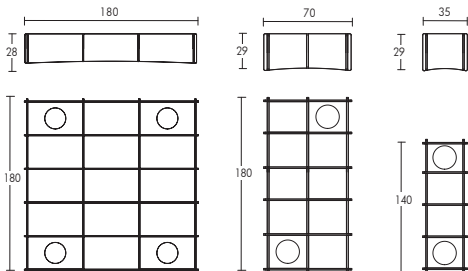

LP 110 x 180

Colour	Wood
White	Oak
Brown	Walnut
£210	£310

LP 120 x 220

Colour	Wood
White	Oak
Brown	Walnut
£250	£320

LP 220 x 220

Colour	Wood
White	Oak
Brown	Walnut
£410	£560

Box sizes:

- LP 220x220 - 34 x 34cm
- LP 120x220 - 34.5 x 37cm
- LP 110x180 - 33.5 x 33.5cm

Box sizes:

- LP 160x110 - 37 x 33.5cm
- LP 120x120 - 33 x 33cm
- LP 60x90 - 26.8 x 25.8cm - Not suitable for LP Storage

Shelves

LP Shelves

LP 180 x 180

Colour	Wood
White	Oak
Brown	Walnut
£350	£410

LP 70 x 180

Box Sizes:

LP 180 x 180 - 33 x 57cm

LP 70 x 180 - 33.2 x 26cm

LP 35 x 140 - 33.2 x 26cm

Box Sizes:

LP 140 x 140 - 65 x 32cm

LP 165 x 75 - 51 x 32cm