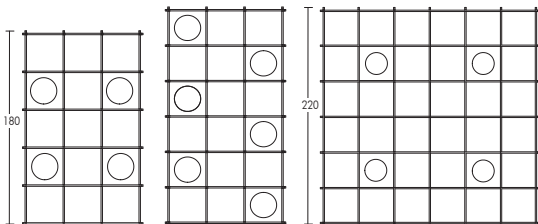

Shelves

LP Shelves

LP 60 x 90

Colour	Wood
White	Oak
Brown	Walnut
£60	£95

LP 120 x 120

Colour	Wood
White	Oak
Brown	Walnut
£95	£130

LP 160 x 110

Colour	Wood
White	Oak
Brown	Walnut
£210	£310

LP 110 x 180

Colour	Wood
White	Oak
Brown	Walnut
£210	£310

LP 120 x 220

Colour	Wood
White	Oak
Brown	Walnut
£250	£320

LP 220 x 220

Colour	Wood
White	Oak
Brown	Walnut
£410	£560

Box sizes:

- LP 220x220 - 34 x 34cm
- LP 120x220 - 34.5 x 37cm
- LP 110x180 - 33.5 x 33.5cm

Box sizes:

- LP 160x110 - 37 x 33.5cm
- LP 120x120 - 33 x 33cm
- LP 60x90 - 26.8 x 25.8cm - Not suitable for LP Storage

Shelves

LP Shelves

LP 180 x 180

Colour	Wood
White	Oak
Brown	Walnut
£350	£410

LP 70 x 180

Box Sizes:

LP 180 x 180 - 33 x 57cm

LP 70 x 180 - 33.2 x 26cm

LP 35 x 140 - 33.2 x 26cm

Box Sizes:

LP 140 x 140 - 65 x 32cm

LP 165 x 75 - 51 x 32cm