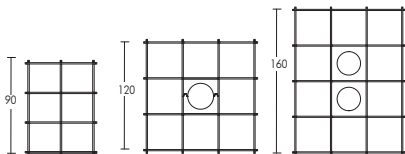

Shelves

LP Shelves

LP 60 x 90

Colour	Wood
White	Oak
Brown	Walnut
£60	£95

LP 120 x 120

Colour	Wood
White	Oak
Brown	Walnut
£95	£130

LP 160 x 110

Colour	Wood
White	Oak
Brown	Walnut
£210	£310

LP 110 x 180

Colour	Wood
White	Oak
Brown	Walnut
£210	£310

LP 120 x 220

Colour	Wood
White	Oak
Brown	Walnut
£250	£320

LP 220 x 220

Colour	Wood
White	Oak
Brown	Walnut
£410	£560

Box sizes:

- LP 220x220 - 34 x 34cm
- LP 120x220 - 34.5 x 37cm
- LP 110x180 - 33.5 x 33.5cm

Box sizes:

- LP 160x110 - 37 x 33.5cm
- LP 120x120 - 33 x 33cm
- LP 60x90 - 26.8 x 25.8cm - Not suitable for LP Storage

Shelves

LP Shelves

LP 180 x 180

Colour	Wood
White	Oak
Brown	Walnut
£350	£410

LP 70 x 180

Box Sizes:

LP 180 x 180 - 33 x 57cm

LP 70 x 180 - 33.2 x 26cm

LP 35 x 140 - 33.2 x 26cm

Box Sizes:

LP 140 x 140 - 65 x 32cm

LP 165 x 75 - 51 x 32cm