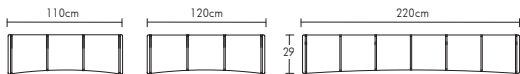

Shelves

LP Shelves

LP 60 x 90

Colour	Wood
White	Oak
Brown	Walnut
£60	£95

LP 120 x 120

Colour	Wood
White	Oak
Brown	Walnut
£95	£130

LP 160 x 110

Colour	Wood
White	Oak
Brown	Walnut
£210	£310

LP 110 x 180

Colour	Wood
White	Oak
Brown	Walnut
£210	£310

LP 120 x 220

Colour	Wood
White	Oak
Brown	Walnut
£250	£320

LP 220 x 220

Colour	Wood
White	Oak
Brown	Walnut
£410	£560

Box sizes:

- LP 220x220 - 34 x 34cm
- LP 120x220 - 34.5 x 37cm
- LP 110x180 - 33.5 x 33.5cm

Box sizes:

- LP 160x110 - 37 x 33.5cm
- LP 120x120 - 33 x 33cm
- LP 60x90 - 26.8 x 25.8cm - Not suitable for LP Storage

Shelves

LP Shelves

LP 180 x 180

Colour	Wood
White	Oak
Brown	Walnut
£350	£410

LP 70 x 180

Box Sizes:

LP 180 x 180 - 33 x 57cm

LP 70 x 180 - 33.2 x 26cm

LP 35 x 140 - 33.2 x 26cm

Box Sizes:

LP 140 x 140 - 65 x 32cm

LP 165 x 75 - 51 x 32cm