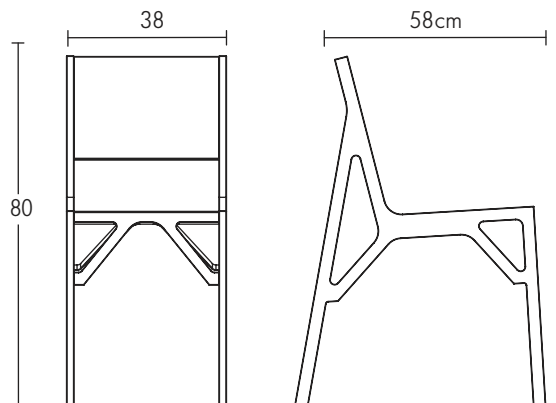

NORMA

Colour	Wood
White	Oak
Brown	Walnut
£110	£120

All our chairs are assembled and glued in our workshop.
T-Series have simple push fit assembly.