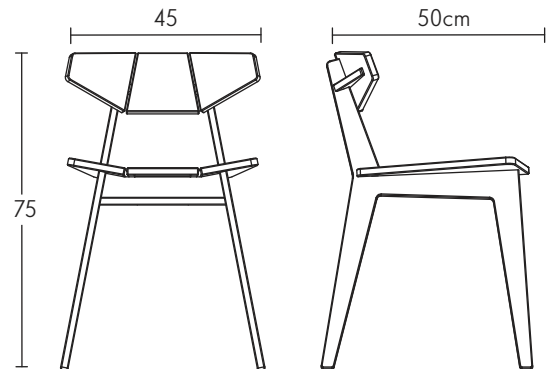

Chairs

T-Stool, T-Bench, Facet & Norma

T-STOOL

Colour	Wood
White	Oak
Brown	Walnut
£45	£50

T-BENCH

Width	Colour	Wood
	White	Oak
	Brown	Walnut
65-120cm	£75	£105
130-170cm	£120	£145
180-240cm	£180	£220

FACET

Colour	Wood
White	Oak
Brown	Walnut
£90	£95

NORMA

Colour	Wood
White	Oak
Brown	Walnut
£110	£120

All our chairs are assembled and glued in our workshop.
T-Series have simple push fit assembly.