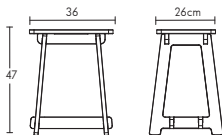

Chairs

T-Stool, T-Bench, Facet & Norma

T-STOOL

Colour	Wood
White	Oak
Brown	Walnut
£45	£50