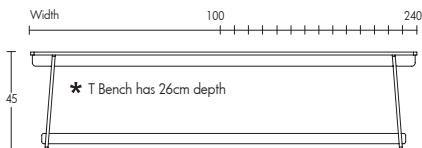

T-BENCH

FACET

Colour	Wood
White	Oak
Brown	Walnut
£110	£120