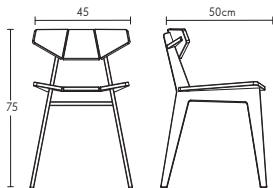

Chairs

T-Stool, T-Bench, Facet & Norma

T-STOOL

Colour	Wood
White	Oak
Brown	Walnut
£45	£50

T-BENCH

FACET

Colour	Wood
White	Oak
Brown	Walnut
£110	£120

NORMA

Colour	Wood
White	Oak
Brown	Walnut
£90	£95

All our chairs are assembled and glued in our workshop.
T-Series have simple push fit assembly.