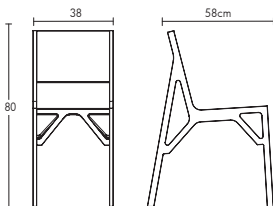

NORMA

Colour	Wood
White	Oak
Brown	Walnut
£90	£95

All our chairs are assembled and glued in our workshop.
T-Series have simple push fit assembly.