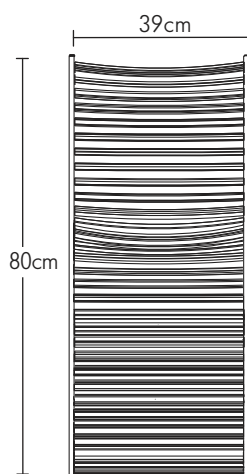

#### Nurbs Chair & Bench

More than 100 individual parts, machined to 0.1mm precision, put together with interlocking joints for a fluid shape without any additional fittings.