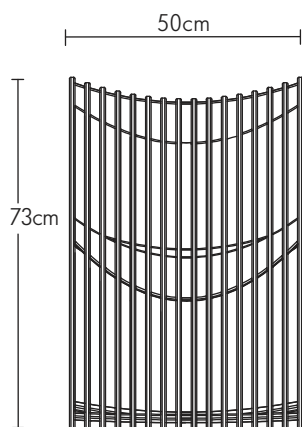

NURBS CHAIR

Colour	Wood
White	Oak
Brown	Walnut
£480	£480