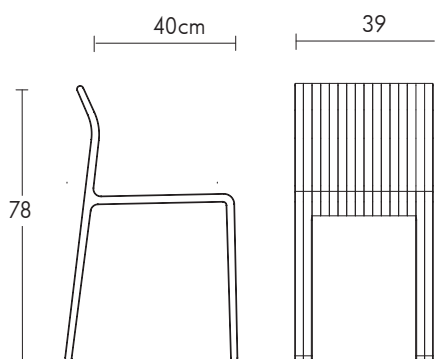

Chairs

Solid Ply Seats

SOLID PLY STOOL

Colour	Wood
White Edge	Oak Edge
Brown Edge	Walnut Edge
£125	£125

SOLID PLY CHAIR

Colour	Wood
White Edge	Oak Edge
Brown Edge	Walnut Edge
£350	£350

PLY BENCH TAPERED

Width	Colour	Wood
	White Edge	Oak Edge
	Brown Edge	Walnut Edge
100-190cm	£320	£320
200-240cm	£350	£350

PLY BENCH ROUND

Width	Colour	Wood
	White Edge	Oak Edge
	Brown Edge	Walnut Edge
100-190cm	£320	£320
200-240cm	£350	£350

Benches made to fit your table size.
The Solid Ply Seating surface shows the edge grain of the ply wood. Your choice of finish will be visible on the two outer layers.