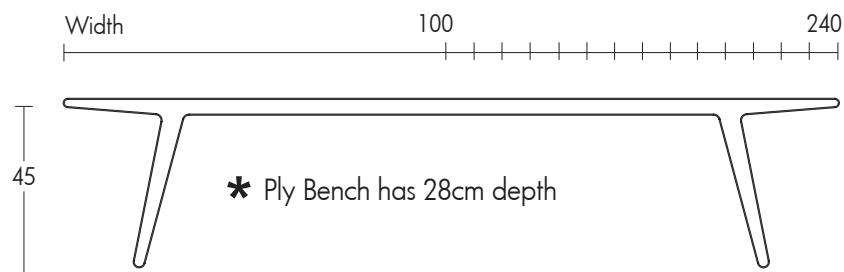

Chairs

Solid Ply Seats

SOLID PLY STOOL

Colour	Wood
White Edge	Oak Edge
Brown Edge	Walnut Edge
£125	£125

SOLID PLY CHAIR

Colour	Wood
White Edge	Oak Edge
Brown Edge	Walnut Edge
£350	£350

PLY BENCH TAPERED

Width	Colour	Wood
	White Edge	Oak Edge
	Brown Edge	Walnut Edge
100-190cm	£320	£320
200-240cm	£350	£350

PLY BENCH ROUND

Width	Colour	Wood
	White Edge	Oak Edge
	Brown Edge	Walnut Edge
100-190cm	£320	£320
200-240cm	£350	£350

Benches made to fit your table size.
The Solid Ply Seating surface shows the edge grain of the ply wood. Your choice of finish will be visible on the two outer layers.