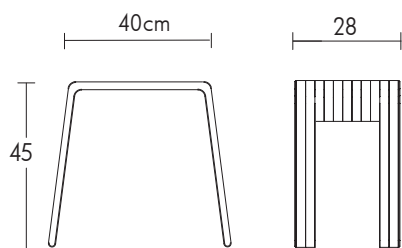

Chairs

Solid Ply Seats

SOLID PLY STOOL

Colour	Wood
White Edge	Oak Edge
Brown Edge	Walnut Edge
£125	£125

SOLID PLY CHAIR

Colour	Wood
White Edge	Oak Edge
Brown Edge	Walnut Edge
£350	£350

PLY BENCH TAPERED

Width	Colour	Wood
	White Edge	Oak Edge
	Brown Edge	Walnut Edge
100-190cm	£320	£320
200-240cm	£350	£350

PLY BENCH ROUND

Width	Colour	Wood
	White Edge	Oak Edge
	Brown Edge	Walnut Edge
100-190cm	£320	£320
200-240cm	£350	£350

Benches made to fit your table size.
The Solid Ply Seating surface shows the edge grain of the ply wood. Your choice of finish will be visible on the two outer layers.