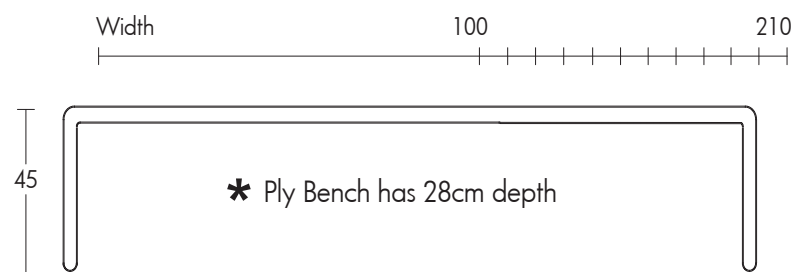

Chairs

Solid Ply Seats

SOLID PLY STOOL

Colour	Wood
White Edge	Oak Edge
Brown Edge	Walnut Edge
£125	£125

SOLID PLY CHAIR

Colour	Wood
White Edge	Oak Edge
Brown Edge	Walnut Edge
£350	£350

PLY BENCH TAPERED

Width	Colour	Wood
	White Edge	Oak Edge
	Brown Edge	Walnut Edge
100-190cm	£320	£320
200-240cm	£350	£350

PLY BENCH ROUND

Width	Colour	Wood
	White Edge	Oak Edge
	Brown Edge	Walnut Edge
100-190cm	£320	£320
200-240cm	£350	£350

Benches made to fit your table size.
The Solid Ply Seating surface shows the edge grain of the ply wood. Your choice of finish will be visible on the two outer layers.