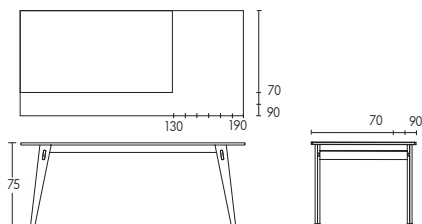

Tables

Lock Table

SMALL LOCK TABLE

Length	Width	Colour	Wood
70-120cm	40-55cm	White Brown £170	Oak Walnut £190

MEDIUM LOCK TABLE

Length	Width	Colour	Wood
130-160cm 170-190cm	70-90cm 70-80cm	White Brown £285 £295	Oak Walnut £325 £335

LARGE LOCK TABLE

Length	Width	Colour	Wood
200-230cm	90-120cm	White Brown £480	Oak Walnut £520

Lock Table uses a simple wood locking mechanism; allowing for an easy and simple assembly.

Lock Table 170-190 x 90 is not available.