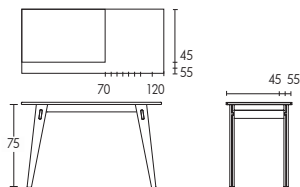

Tables

Lock Table

SMALL LOCK TABLE

Length	Width	Colour	Wood
70-120cm	40-55cm	White Brown £170	Oak Walnut £190

MEDIUM LOCK TABLE

Length	Width	Colour	Wood
130-160cm 170-190cm	70-90cm 70-80cm	White Brown £285 £295	Oak Walnut £325 £335

LARGE LOCK TABLE

Length	Width	Colour	Wood
200-230cm	90-120cm	White Brown £480	Oak Walnut £520

Lock Table uses a simple wood locking mechanism; allowing for an easy and simple assembly.

Lock Table 170-190 x 90 is not available.