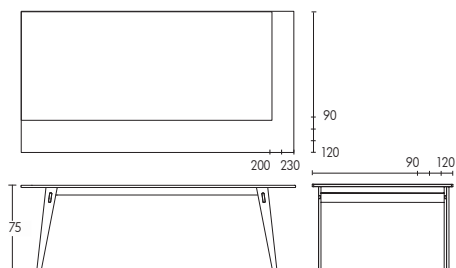

Tables

Lock Table

SMALL LOCK TABLE

Length	Width	Colour	Wood
70-120cm	40-55cm	White Brown £170	Oak Walnut £190

MEDIUM LOCK TABLE

Length	Width	Colour	Wood
130-160cm 170-190cm	70-90cm 70-80cm	White Brown £285 £295	Oak Walnut £325 £335

LARGE LOCK TABLE

Length	Width	Colour	Wood
200-230cm	90-120cm	White Brown £480	Oak Walnut £520

Lock Table uses a simple wood locking mechanism; allowing for an easy and simple assembly.

Lock Table 170-190 x 90 is not available.