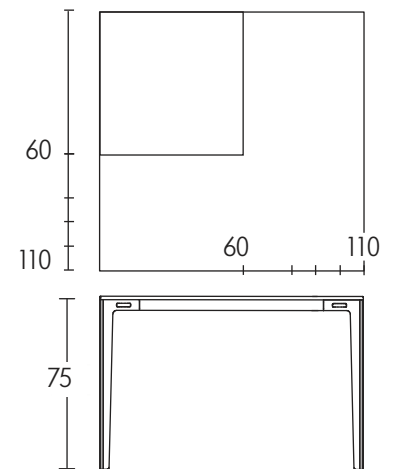

Tables

Linchpin Table

SQUARE LINCHPIN

Length	Width	Colour	Wood
		White Brown	Oak Walnut
60cm	60cm	£160	£190
80-110cm	80-110cm	£275	£315

LINCHPIN *

Length	Width	Colour	Wood
		White Brown	Oak Walnut
120-130cm	60-80cm	£275	£315
140-150cm	60-80cm	£285	£325
160-170cm	60-80cm	£295	£335

*Available with Cable Management System + £50

LARGE LINCHPIN *

Length	Width	Colour	Wood
		White Brown	Oak Walnut
180-200cm	80-100cm	£480	£520
210-220cm	80-110cm	£550	£590

*Available with Cable Management System + £50