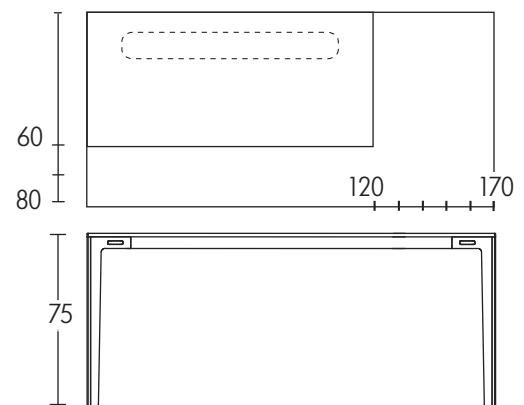

Tables

Linchpin Table

SQUARE LINCHPIN

Length	Width	Colour	Wood
		White Brown	Oak Walnut
60cm	60cm	£160	£190
80-110cm	80-110cm	£275	£315

LINCHPIN *

Length	Width	Colour	Wood
		White Brown	Oak Walnut
120-130cm	60-80cm	£275	£315
140-150cm	60-80cm	£285	£325
160-170cm	60-80cm	£295	£335

*Available with Cable Management System + £50

LARGE LINCHPIN *

Length	Width	Colour	Wood
		White Brown	Oak Walnut
180-200cm	80-100cm	£480	£520
210-220cm	80-110cm	£550	£590

*Available with Cable Management System + £50