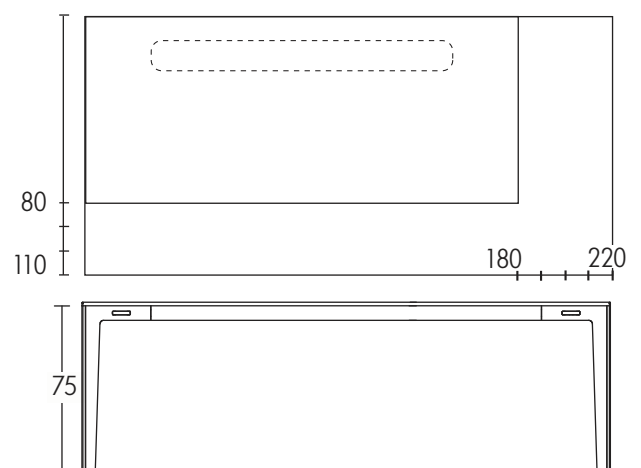

Tables

Linchpin Table

SQUARE LINCHPIN

Length	Width	Colour	Wood
		White Brown	Oak Walnut
60cm	60cm	£160	£190
80-110cm	80-110cm	£275	£315

LINCHPIN *

Length	Width	Colour	Wood
		White Brown	Oak Walnut
120-130cm	60-80cm	£275	£315
140-150cm	60-80cm	£285	£325
160-170cm	60-80cm	£295	£335

*Available with Cable Management System + £50

LARGE LINCHPIN *

Length	Width	Colour	Wood
		White Brown	Oak Walnut
180-200cm	80-100cm	£480	£520
210-220cm	80-110cm	£550	£590

*Available with Cable Management System + £50