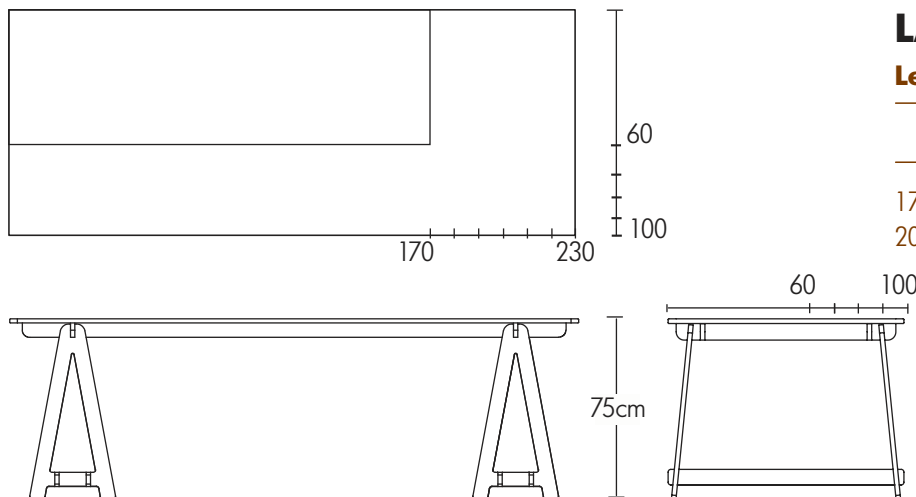

Tables

Trestle Table

SMALL TRESTLE

| Length | Width | Colour | Wood |
|--------|---------|-------------|-------------|
| | | Wht/Bwn | Oak/Wnt |
| 120cm | 60-70cm | £145 | £175 |

MEDIUM TRESTLE

| Length | Width | Colour | Wood |
|--------|---------|-------------|-------------|
| | | Wht/Bwn | Oak/Wnt |
| 130cm | 60-80cm | £160 | £190 |
| 140cm | 60-80cm | £165 | £195 |
| 150cm | 60-80cm | £175 | £205 |
| 160cm | 60-80cm | £180 | £215 |

LARGE TRESTLE

| Length | Width | Colour | Wood |
|-----------|----------|-------------|-------------|
| | | Wht/Bwn | Oak/Wnt |
| 170-190cm | 60-100cm | £210 | £260 |
| 200-230cm | 60-100cm | £310 | £350 |

 The Trestle Table slots together using a very simple system that requires no tools.