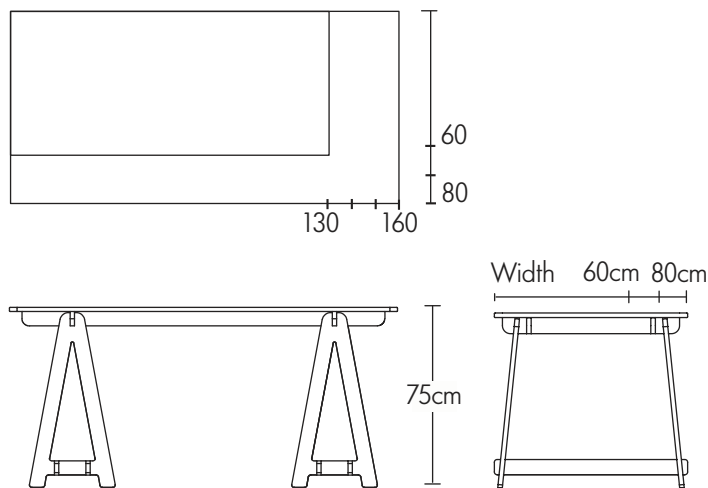

Tables

Trestle Table

SMALL TRESTLE

| Length | Width | Colour | Wood |
|--------|---------|-------------|-------------|
| | | Wht/Bwn | Oak/Wnt |
| 120cm | 60-70cm | £145 | £175 |

MEDIUM TRESTLE

| Length | Width | Colour | Wood |
|--------|---------|-------------|-------------|
| | | Wht/Bwn | Oak/Wnt |
| 130cm | 60-80cm | £160 | £190 |
| 140cm | 60-80cm | £165 | £195 |
| 150cm | 60-80cm | £175 | £205 |
| 160cm | 60-80cm | £180 | £215 |

LARGE TRESTLE

| Length | Width | Colour | Wood |
|-----------|----------|-------------|-------------|
| | | Wht/Bwn | Oak/Wnt |
| 170-190cm | 60-100cm | £210 | £260 |
| 200-230cm | 60-100cm | £310 | £350 |

 The Trestle Table slots together using a very simple system that requires no tools.