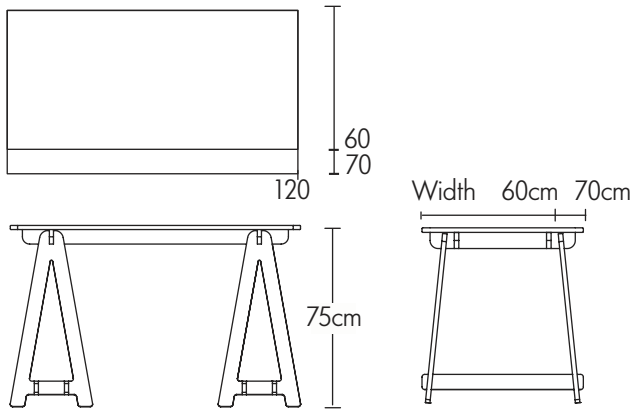

Tables

Trestle Table

SMALL TRESTLE

| Length | Width | Colour | Wood |
|--------|---------|-------------|-------------|
| | | Wht/Bwn | Oak/Wnt |
| 120cm | 60-70cm | £145 | £175 |

MEDIUM TRESTLE

| Length | Width | Colour | Wood |
|--------|---------|-------------|-------------|
| | | Wht/Bwn | Oak/Wnt |
| 130cm | 60-80cm | £160 | £190 |
| 140cm | 60-80cm | £165 | £195 |
| 150cm | 60-80cm | £175 | £205 |
| 160cm | 60-80cm | £180 | £215 |

LARGE TRESTLE

| Length | Width | Colour | Wood |
|-----------|----------|-------------|-------------|
| | | Wht/Bwn | Oak/Wnt |
| 170-190cm | 60-100cm | £210 | £260 |
| 200-230cm | 60-100cm | £310 | £350 |

 The Trestle Table slots together using a very simple system that requires no tools.