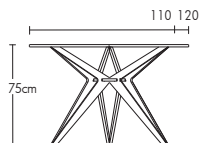

ROUND TABLE 100-120

Seats 5

Colour	Wood
White	Oak
Brown	Walnut
£215	£235

1. 120cm add on table top is available for the 90cm Round Table, as a temporary extension for extra seating. £95 Dark & White, £120 Oak.