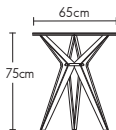

ROUND TABLE 65

Seats 2

Colour	Wood
White	Oak
Brown	Walnut
£95	£120