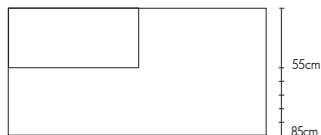

Tables

Solid Ply Tables

Length 120cm 230cm Width 60cm 85cm