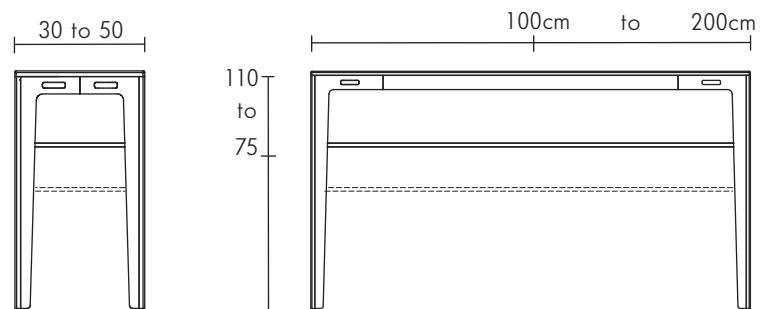

LINCHIPIN CONSOLE WITH SHELF*

Colour	Wood
White	Oak
Brown	Walnut
£285	£300

*Extra shelves available on request