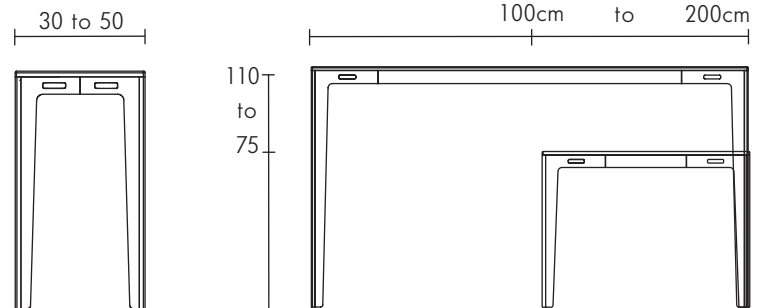

Tables

Linchipin & Ply Consoles

LINCHIPIN CONSOLE

Colour	Wood
White	Oak
Brown	Walnut
£265	£280

LINCHIPIN CONSOLE WITH SHELF*

Colour	Wood
White	Oak
Brown	Walnut
£285	£300

*Extra shelves available on request

PLY CONSOLE TAPERED

Colour	Wood
White edge	Oak edge
Brown edge	Walnut edge
£550	£550

- Additional shelves can be bought for Linchipin Console with shelves + £20 per shelf.

Linchipin Consoles are held together with wooden pegs to ensure simple assembly.

Consoles are all programmed in 5cm increments.