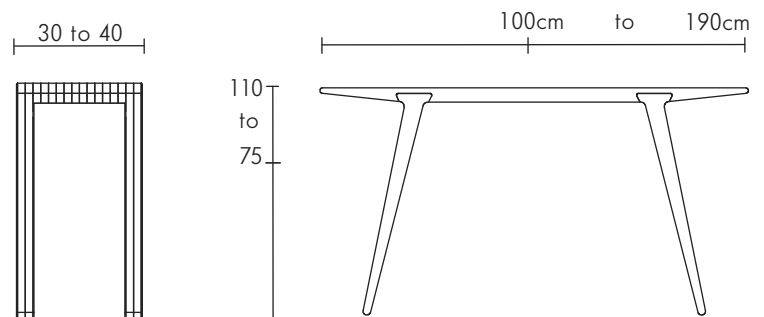

Tables

Linchipin & Ply Consoles

LINCHIPIN CONSOLE

Colour	Wood
White	Oak
Brown	Walnut
£265	£280

LINCHIPIN CONSOLE WITH SHELF*

Colour	Wood
White	Oak
Brown	Walnut
£285	£300

*Extra shelves available on request

PLY CONSOLE TAPERED

Colour	Wood
White edge	Oak edge
Brown edge	Walnut edge
£550	£550

- * Additional shelves can be bought for Linchipin Console with shelves + £20 per shelf.

Linchipin Consoles are held together with wooden pegs to ensure simple assembly.

Consoles are all programmed in 5cm increments.