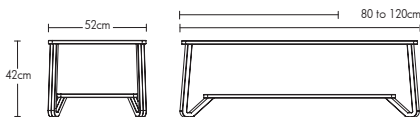

L COFFEE

Colour	Wood
White	Oak
Brown	Walnut
£150	£175