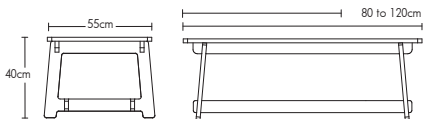

Coffee Tables

Triangle Table, T Coffee, L Coffee & S Coffee

TRIANGLE TABLE

Colour	Wood
White	Oak
Brown	Walnut
£40	£55

T COFFEE*

Colour	Wood
White	Oak
Brown	Walnut
£85	£105

*Available with shelf + £20.

L COFFEE