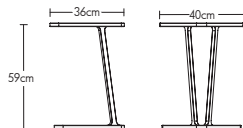

Coffee Tables

Triangle Table, T Coffee, L Coffee & S Coffee

TRIANGLE TABLE

Colour	Wood
White	Oak
Brown	Walnut
£40	£55

T COFFEE*

Colour	Wood
White	Oak
Brown	Walnut
£85	£105

*Available with shelf + £20.

L COFFEE