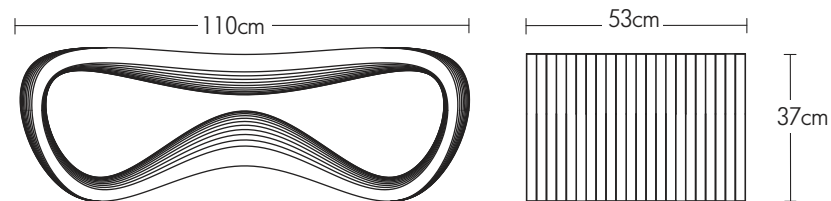

NURBS COFFEE

Colour	Wood
White	Oak
Brown	Walnut
£480	£480

Nesting Cubes are available individually:
Square Large £65 (£85 Oak) Small £55 (£75 Oak)
Rectangle Large £95 (£115 Oak) Small £80 (£100 Oak)