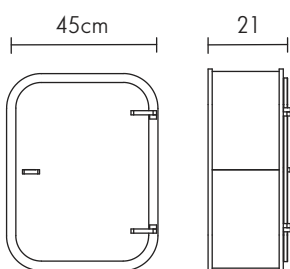

MEDICINE CABINET

Colour	Wood
White	Oak
Brown	Walnut
£95	£115