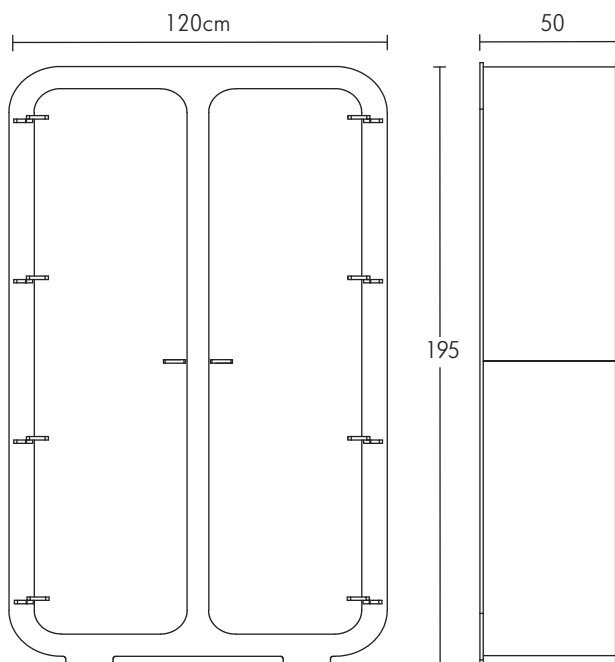

Storage

Wardrobes and Cabinets

MEDICINE CABINET

Colour	Wood
White	Oak
Brown	Walnut
£95	£115

BEDSIDE CABINETS

Colour	Wood
White	Oak
Brown	Walnut
£95	£115

SINGLE WARDROBE

Colour	Wood
White	Oak
Brown	Walnut
£360	£410

DOUBLE WARDROBE *

Colour	Wood
White	Oak
Brown	walnut
£590	£680

* Please note that the wardrobes are delivered fully assembled. Check doorways/staircases before placing your order.

The standard configuration is 1 rail and 2 shelves. Extra shelves/rails can be added for £20 each.