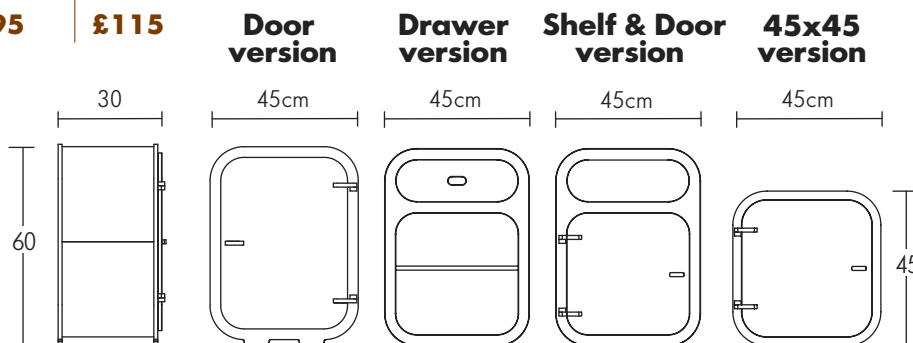

BEDSIDE CABINETS

Colour	Wood
White	Oak
Brown	Walnut
£95	£115