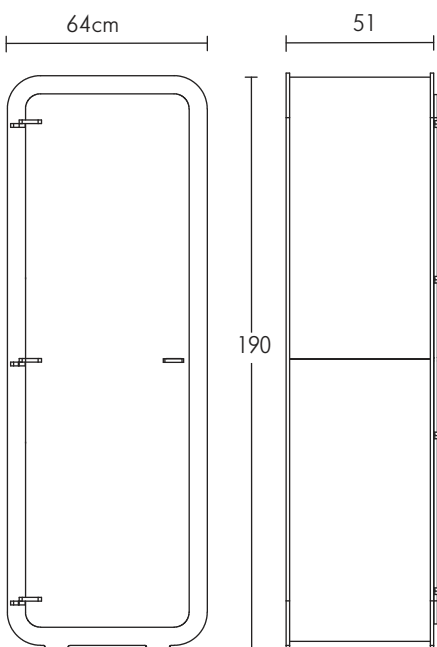

DOUBLE WARDROBE *

Colour	Wood
White	Oak
Brown	walnut
£590	£680

* Please note that the wardrobes are delivered fully assembled. Check doorways/staircases before placing your order.

The standard configuration is 1 rail and 2 shelves. Extra shelves/rails can be added for £20 each.