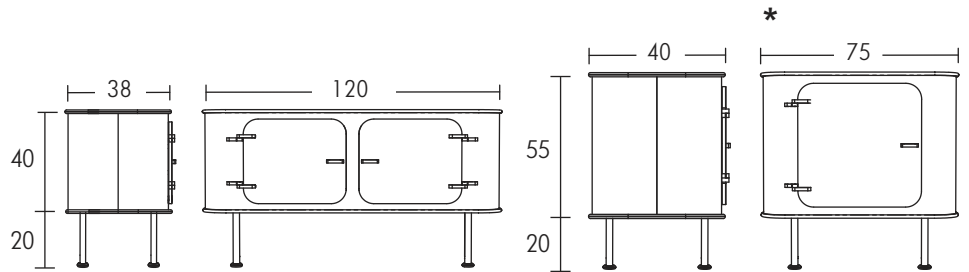

Storage

Sideboard Tube Feet

SMALL SIDEBOARD TUBE FEET

TUBE FEET 1 DOOR*

Colour	Wood
White	Oak
Brown	Walnut
£230	£250
£190*	£210*

SIDEBOARD TUBE FEET

Width	Colour	Wood
	White	Oak
	Brown	Walnut
120cm	£330	£380
130cm	£350	£400
140cm	£370	£420
150cm	£390	£440
160cm	£400	£450

WIDE SIDEBOARD TUBE FEET

Central Drawers** Central Shelves*

Colour	Wood
White	Oak
Brown	Walnut
£530**	£620**
£450*	£540*

TALL SIDEBOARD TUBE FEET

Colour	Wood
White	Oak
Brown	Walnut
£450	£540

Openings at the back for cable management.
Stainless steel tube legs.
Durable wooden hinges with steel axis.