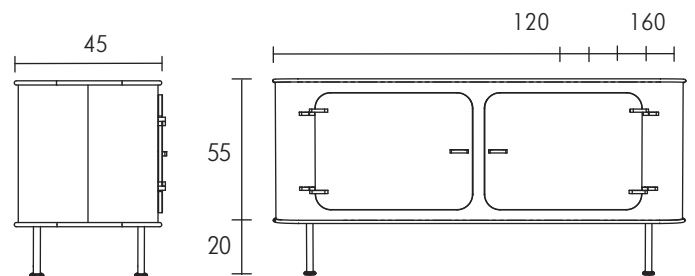

Storage

Sideboard Tube Feet

SMALL SIDEBOARD TUBE FEET

TUBE FEET 1 DOOR*

Colour	Wood
White	Oak
Brown	Walnut
£230	£250
£190*	£210*

SIDEBOARD TUBE FEET

Width	Colour	Wood
	White	Oak
	Brown	Walnut
120cm	£330	£380
130cm	£350	£400
140cm	£370	£420
150cm	£390	£440
160cm	£400	£450

WIDE SIDEBOARD TUBE FEET

Central Drawers** Central Shelves*

Colour	Wood
White	Oak
Brown	Walnut
£530**	£620**
£450*	£540*

TALL SIDEBOARD TUBE FEET

Colour	Wood
White	Oak
Brown	Walnut
£450	£540

Openings at the back for cable management.
Stainless steel tube legs.
Durable wooden hinges with steel axis.