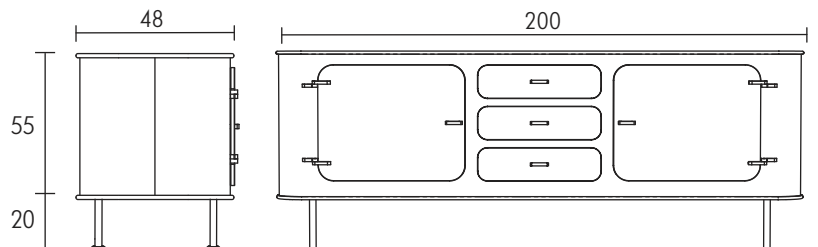

Storage

Sideboard Tube Feet

SMALL SIDEBOARD TUBE FEET

TUBE FEET 1 DOOR*

Colour	Wood
White	Oak
Brown	Walnut
£230	£250
£190*	£210*

SIDEBOARD TUBE FEET

Width	Colour	Wood
	White	Oak
	Brown	Walnut
120cm	£330	£380
130cm	£350	£400
140cm	£370	£420
150cm	£390	£440
160cm	£400	£450

WIDE SIDEBOARD TUBE FEET

Central Drawers** Central Shelves*

Colour	Wood
White	Oak
Brown	Walnut
£530**	£620**
£450*	£540*

TALL SIDEBOARD TUBE FEET

Colour	Wood
White	Oak
Brown	Walnut
£450	£540

Openings at the back for cable management.
Stainless steel tube legs.
Durable wooden hinges with steel axis.