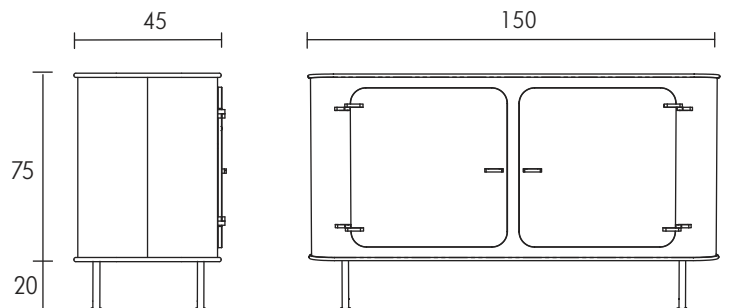

Storage

Sideboard Tube Feet

SMALL SIDEBOARD TUBE FEET

TUBE FEET 1 DOOR*

Colour	Wood
White	Oak
Brown	Walnut
£230	£250
£190*	£210*

SIDEBOARD TUBE FEET

Width	Colour	Wood
	White	Oak
	Brown	Walnut
120cm	£330	£380
130cm	£350	£400
140cm	£370	£420
150cm	£390	£440
160cm	£400	£450

WIDE SIDEBOARD TUBE FEET

Central Drawers** Central Shelves*

Colour	Wood
White	Oak
Brown	Walnut
£530**	£620**
£450*	£540*

TALL SIDEBOARD TUBE FEET

Colour	Wood
White	Oak
Brown	Walnut
£450	£540

Openings at the back for cable management.
Stainless steel tube legs.
Durable wooden hinges with steel axis.