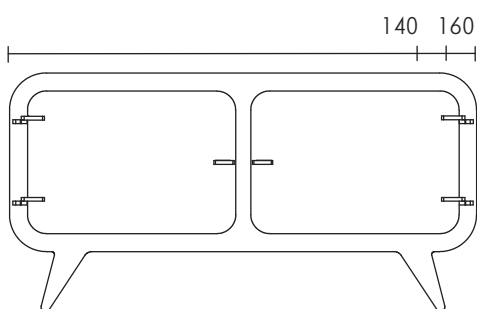

Storage

Sideboard Ply Feet

PLY FEET 1 DOOR** PLY FEET 100–120cm*

Colour	Wood
White	Oak
Brown	Walnut
£190**	£210**
£290*	£350*

SIDEBOARD PLY FEET

Width	Colour	Wood
	White	Oak
	Brown	Walnut
140cm	£330	£410
150cm	£350	£430
160cm	£370	£450

WIDE PLY FEET

Central Drawers** Central Shelves*

Colour	Wood
White	Oak
Brown	Walnut
£520**	£610**
£450*	£540*

CABINET PLY FEET 95–120cm

Colour	Wood
White	Oak
Brown	Walnut
£330	£410

* All Sideboard Ply Feet depths are 38cm

Openings at the back for cable management.
Durable wooden hinges with steel axis.
Assembled in our workshop.