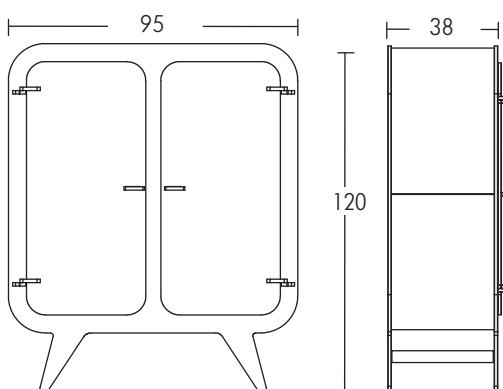

Storage

Sideboard Ply Feet

PLY FEET 1 DOOR** PLY FEET 100–120cm*

Colour	Wood
White	Oak
Brown	Walnut
£190**	£210**
£290*	£350*

SIDEBOARD PLY FEET

Width	Colour	Wood
	White	Oak
	Brown	Walnut
140cm	£330	£410
150cm	£350	£430
160cm	£370	£450

WIDE PLY FEET

Central Drawers** Central Shelves*

Colour	Wood
White	Oak
Brown	Walnut
£520**	£610**
£450*	£540*

CABINET PLY FEET 95–120cm

Colour	Wood
White	Oak
Brown	Walnut
£330	£410

* All Sideboard Ply Feet depths are 38cm