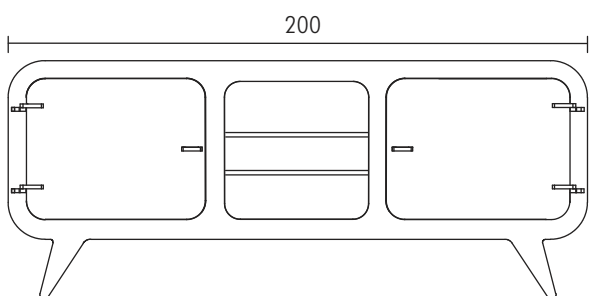

Storage

Sideboard Ply Feet

PLY FEET 1 DOOR** PLY FEET 100–120cm*

Colour	Wood
White	Oak
Brown	Walnut
£190**	£210**
£290*	£350*

SIDEBOARD PLY FEET

Width	Colour	Wood
	White	Oak
	Brown	Walnut
140cm	£330	£410
150cm	£350	£430
160cm	£370	£450

WIDE PLY FEET

Central Drawers** Central Shelves*

Colour	Wood
White	Oak
Brown	Walnut
£520**	£610**
£450*	£540*

CABINET PLY FEET 95–120cm

Colour	Wood
White	Oak
Brown	Walnut
£330	£410

* All Sideboard Ply Feet depths are 38cm

Openings at the back for cable management.
Durable wooden hinges with steel axis.
Assembled in our workshop.