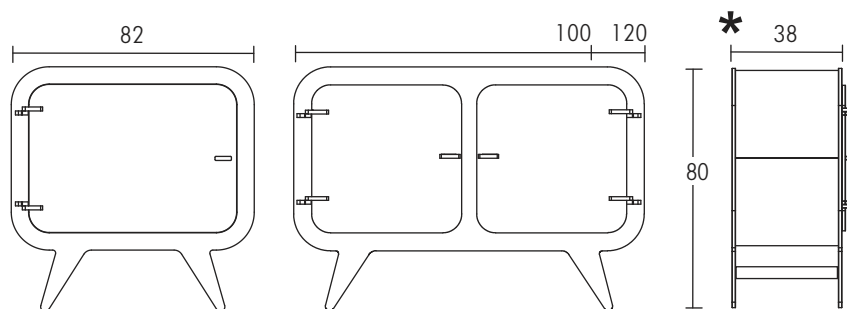

Storage

Sideboard Ply Feet

PLY FEET 1 DOOR** PLY FEET 100–120cm*

Colour	Wood
White	Oak
Brown	Walnut
£190**	£210**
£290*	£350*

SIDEBOARD PLY FEET

Width	Colour	Wood
	White	Oak
	Brown	Walnut
140cm	£330	£410
150cm	£350	£430
160cm	£370	£450

WIDE PLY FEET

Central Drawers** Central Shelves*

Colour	Wood
White	Oak
Brown	Walnut
£520**	£610**
£450*	£540*

CABINET PLY FEET 95–120cm

Colour	Wood
White	Oak
Brown	Walnut
£330	£410

* All Sideboard Ply Feet depths are 38cm

Openings at the back for cable management.
Durable wooden hinges with steel axis.
Assembled in our workshop.