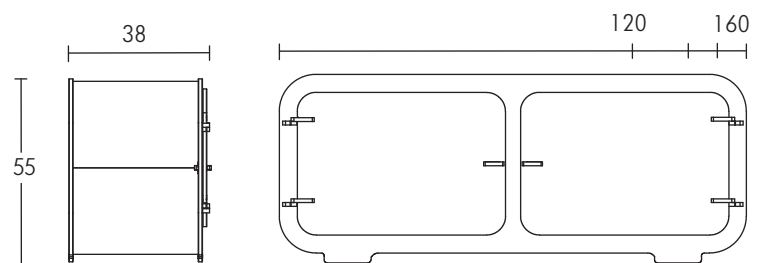

Storage Cabinets

CABINET 1 DOOR CABINET 100x55*

Colour	Wood
White	Oak
Brown	Walnut
£190	£210
£190*	£210*

CABINET

Width	Colour	Wood
	White	Oak
	Brown	Walnut
120cm	£290	£350
140cm	£330	£410
150cm	£350	£430
160cm	£370	£450

WIDE CABINET

Central Drawers** Central Shelves*

Colour	Wood
White	Oak
Brown	Walnut
£520**	£610**
£450*	£540*

CABINET 45x120 CABINET 100x120*

Colour	Wood
White	Oak
Brown	Walnut
£160	£180
£350*	£390*

Openings at the back for cable management.
Durable wooden hinges with steel axis.
All cabinets use a pin system; allowing adjustable shelving.