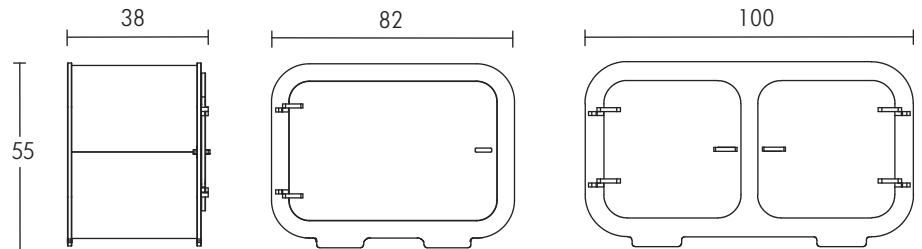

Storage Cabinets

CABINET 1 DOOR CABINET 100x55*

Colour	Wood
White	Oak
Brown	Walnut
£190	£210
£190*	£210*

CABINET

Width	Colour	Wood
	White	Oak
	Brown	Walnut
120cm	£290	£350
140cm	£330	£410
150cm	£350	£430
160cm	£370	£450

WIDE CABINET

Central Drawers** Central Shelves*

Colour	Wood
White	Oak
Brown	Walnut
£520**	£610**
£450*	£540*

CABINET 45x120 CABINET 100x120*

Colour	Wood
White	Oak
Brown	Walnut
£160	£180
£350*	£390*

Openings at the back for cable management.
Durable wooden hinges with steel axis.
All cabinets use a pin system; allowing adjustable shelving.