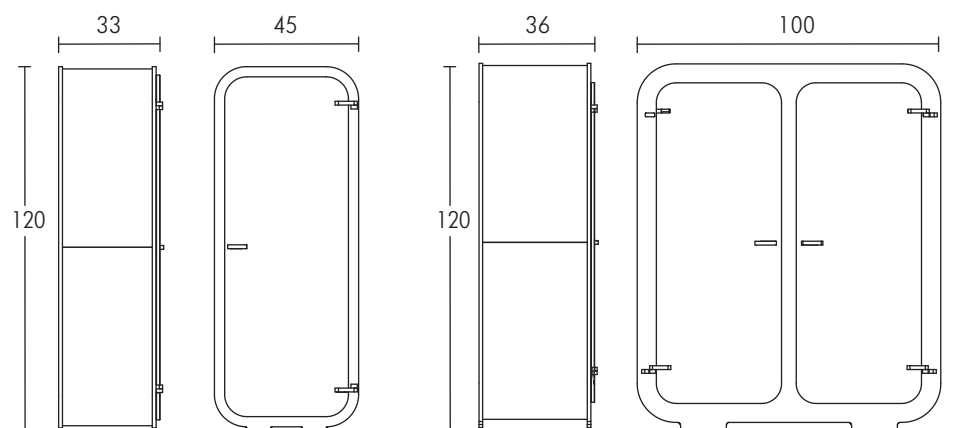

Storage Cabinets

CABINET 1 DOOR CABINET 100x55*

Colour	Wood
White	Oak
Brown	Walnut
£190	£210
£190*	£210*

CABINET

Width	Colour	Wood
	White	Oak
	Brown	Walnut
120cm	£290	£350
140cm	£330	£410
150cm	£350	£430
160cm	£370	£450

WIDE CABINET

Central Drawers** Central Shelves*

Colour	Wood
White	Oak
Brown	Walnut
£520**	£610**
£450*	£540*

CABINET 45x120 CABINET 100x120*

Colour	Wood
White	Oak
Brown	Walnut
£160	£180
£350*	£390*

Openings at the back for cable management.
Durable wooden hinges with steel axis.
All cabinets use a pin system; allowing adjustable shelving.