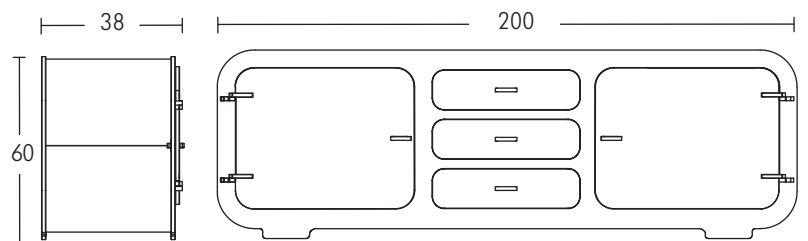

Storage Cabinets

CABINET 1 DOOR CABINET 100x55*

Colour	Wood
White	Oak
Brown	Walnut
£190	£210
£190*	£210*

CABINET

Width	Colour	Wood
	White	Oak
	Brown	Walnut
120cm	£290	£350
140cm	£330	£410
150cm	£350	£430
160cm	£370	£450

WIDE CABINET

Central Drawers** Central Shelves*

Colour	Wood
White	Oak
Brown	Walnut
£520**	£610**
£450*	£540*

CABINET 45x120 CABINET 100x120*

Colour	Wood
White	Oak
Brown	Walnut
£160	£180
£350*	£390*

Openings at the back for cable management.
Durable wooden hinges with steel axis.
All cabinets use a pin system; allowing adjustable shelving.