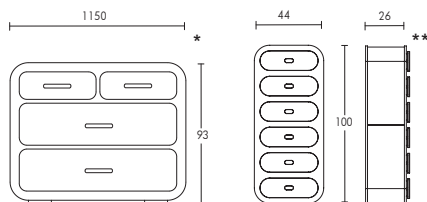

## Sideboard Solid Ply, Facet & Drawers

### FACET SIDEBOARD

Width	Colour	Wood
120 - 160cm	White	Oak
	Brown	Walnut
	<b>£700</b>	<b>£700</b>

### FACET SIDEBOARD

Width	Colour	Wood
200cm	White	Oak
	Brown	Walnut
	<b>£700</b>	<b>£740</b>