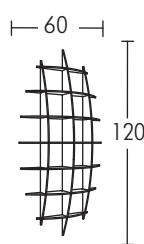

Shelves

Round Shelf

600 CDs

400 CDs

250 CDs

150 CDs

ROUND CD RACK

Size(cm)	Colour
	White
	Brown
90	£45
100	£65
120	£95
145	£145

700 CDs

300 CDs

150 CDs

70 CDs

OVAL CD RACK

Size(cm)	Colour
	White
	Brown
90x60	£35
120x60	£55
145x80	£95
180x110	£145

240 DVDs

140 DVDs

120 DVDs

ROUND DVD RACK

Size(cm)	Colour
	White
	Brown
95	£65
120	£90
145	£145

440 DVDs

300 DVDs

170 DVDs

70 DVDs

OVAL DVD RACK

Size(cm)	Colour
	White
	Brown
120x60	£55
145x80	£90
180x110	£150
190x120	£155

CD Box Size - 14.5 x 14.5cm

Round DVD Box Size - 20.5 x 20.5cm

Oval DVD Box Size - 14.5 x 20.5cm

Oval CD & DVD shelves can be made either vertical or horizontal. Please specify when ordering