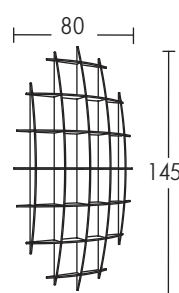

700 CDs

300 CDs

150 CDs

70 CDs

OVAL CD RACK

Size(cm)	Colour
	White
	Brown
90x60	£35
120x60	£55
145x80	£95
180x110	£145

240 DVDs

140 DVDs

120 DVDs

ROUND DVD RACK

Size(cm)	Colour
	White
	Brown
95	£65
120	£90
145	£145

440 DVDs

300 DVDs

170 DVDs

70 DVDs

OVAL DVD RACK

Size(cm)	Colour
	White
	Brown
120x60	£55
145x80	£90
180x110	£150
190x120	£155

CD Box Size - 14.5 x 14.5cm

Round DVD Box Size - 20.5 x 20.5cm

Oval DVD Box Size - 14.5 x 20.5cm

Oval CD & DVD shelves can be made either vertical or horizontal. Please specify when ordering