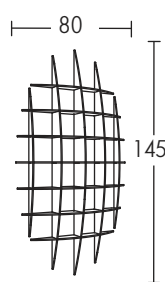

Shelves

Round Shelf

600 CDs

400 CDs

250 CDs

150 CDs

ROUND CD RACK

Size(cm)	Colour
	White
	Brown
90	£45
100	£65
120	£95
145	£145

700 CDs

300 CDs

150 CDs

70 CDs

OVAL CD RACK

Size(cm)	Colour
	White
	Brown
90x60	£35
120x60	£55
145x80	£95
180x110	£145

240 DVDs

140 DVDs

120 DVDs

ROUND DVD RACK

Size(cm)	Colour
	White
	Brown
95	£65
120	£90
145	£145

440 DVDs

300 DVDs

170 DVDs

70 DVDs

OVAL DVD RACK

Size(cm)	Colour
	White
	Brown
120x60	£55
145x80	£90
180x110	£150
190x120	£155

CD Box Size - 14.5 x 14.5cm

Round DVD Box Size - 20.5 x 20.5cm

Oval DVD Box Size - 14.5 x 20.5cm

Oval CD & DVD shelves can be made either vertical or horizontal. Please specify when ordering