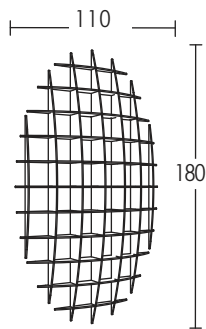

Shelves

Round Shelf

600 CDs

400 CDs

250 CDs

150 CDs

ROUND CD RACK

Size(cm)	Colour
	White
	Brown
90	£45
100	£65
120	£95
145	£145

700 CDs

300 CDs

150 CDs

70 CDs

OVAL CD RACK

Size(cm)	Colour
	White
	Brown
90x60	£35
120x60	£55
145x80	£95
180x110	£145

240 DVDs

140 DVDs

Size(cm)	Colour
	White
	Brown
120x60	£55
145x80	£90
180x110	£150
190x120	£155

CD Box Size - 14.5 x 14.5cm

Round DVD Box Size - 20.5 x 20.5cm

Oval DVD Box Size - 14.5 x 20.5cm

Oval CD & DVD shelves can be made either vertical or horizontal. Please specify when ordering