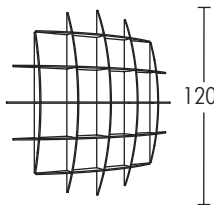

700 CDs

300 CDs

150 CDs

70 CDs

OVAL CD RACK

Size(cm)	Colour
	White
	Brown
90x60	£35
120x60	£55
145x80	£95
180x110	£145

240 DVDs

140 DVDs

Size(cm)	Colour
	White
	Brown
120x60	£55
145x80	£90
180x110	£150
190x120	£155

CD Box Size - 14.5 x 14.5cm

Round DVD Box Size - 20.5 x 20.5cm

Oval DVD Box Size - 14.5 x 20.5cm

Oval CD & DVD shelves can be made either vertical or horizontal. Please specify when ordering