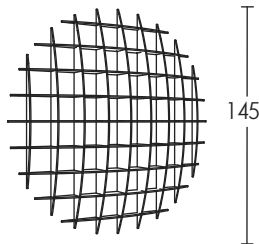

Shelves

Round Shelf

600 CDs

400 CDs

250 CDs

150 CDs

ROUND CD RACK

Size(cm)	Colour
	White
	Brown
90	£45
100	£65
120	£95
145	£145

700 CDs

300 CDs

150 CDs

70 CDs

OVAL CD RACK

Size(cm)	Colour
	White
	Brown
90x60	£35
120x60	£55
145x80	£95
180x110	£145

240 DVDs

140 DVDs

Size(cm)	Colour
	White
	Brown
120x60	£55
145x80	£90
180x110	£150
190x120	£155

CD Box Size - 14.5 x 14.5cm

Round DVD Box Size - 20.5 x 20.5cm

Oval DVD Box Size - 14.5 x 20.5cm

Oval CD & DVD shelves can be made either vertical or horizontal. Please specify when ordering