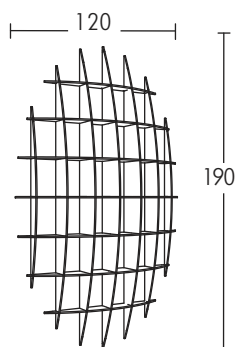

Shelves

Round Shelf

ROUND CD RACK

Size(cm)	Colour
	White
	Brown
90	£45
100	£65
120	£95
145	£145

300 CDs

150 CDs

70 CDs

OVAL CD RACK

Size(cm)	Colour
	White
	Brown
90x60	£35
120x60	£55
145x80	£95
180x110	£145

ROUND DVD RACK

Size(cm)	Colour
	White
	Brown
95	£65
120	£90
145	£145

440 DVDs

70 DVDs

OVAL DVD RACK

Size(cm)	Colour
	White
	Brown
120x60	£55
145x80	£90
180x110	£150
190x120	£155

CD Box Size - 14.5 x 14.5cm

Round DVD Box Size - 20.5 x 20.5cm

Oval DVD Box Size - 14.5 x 20.5cm

Oval CD & DVD shelves can be made either vertical or horizontal. Please specify when ordering