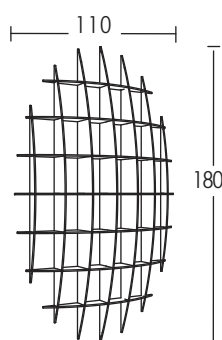

Shelves

Round Shelf

ROUND CD RACK

Size(cm)	Colour
	White
	Brown
90	£45
100	£65
120	£95
145	£145

300 CDs

150 CDs

70 CDs

OVAL CD RACK

Size(cm)	Colour
	White
	Brown
90x60	£35
120x60	£55
145x80	£95
180x110	£145

ROUND DVD RACK

Size(cm)	Colour
	White
	Brown
95	£65
120	£90
145	£145

300 DVDs

70 DVDs

OVAL DVD RACK

Size(cm)	Colour
	White
	Brown
120x60	£55
145x80	£90
180x110	£150
190x120	£155

CD Box Size - 14.5 x 14.5cm

Round DVD Box Size - 20.5 x 20.5cm

Oval DVD Box Size - 14.5 x 20.5cm

Oval CD & DVD shelves can be made either vertical or horizontal. Please specify when ordering