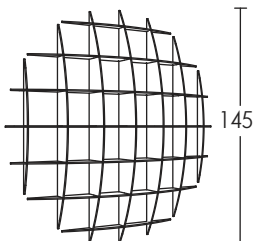

700 CDs

300 CDs

150 CDs

70 CDs

OVAL CD RACK

Size(cm)	Colour
	White
	Brown
90x60	£35
120x60	£55
145x80	£95
180x110	£145

240 DVDs

140 DVDs

Size(cm)	Colour
	White
	Brown
120x60	£55
145x80	£90
180x110	£150
190x120	£155

CD Box Size - 14.5 x 14.5cm

Round DVD Box Size - 20.5 x 20.5cm

Oval DVD Box Size - 14.5 x 20.5cm

Oval CD & DVD shelves can be made either vertical or horizontal. Please specify when ordering