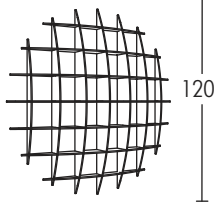

Shelves

Round Shelf

600 CDs

400 CDs

250 CDs

150 CDs

ROUND CD RACK

Size(cm)	Colour
	White
	Brown
90	£45
100	£65
120	£95
145	£145

700 CDs

300 CDs

150 CDs

70 CDs

OVAL CD RACK

Size(cm)	Colour
	White
	Brown
90x60	£35
120x60	£55
145x80	£95
180x110	£145

240 DVDs

140 DVDs

Size(cm)	Colour
	White
	Brown
120x60	£55
145x80	£90
180x110	£150
190x120	£155

CD Box Size - 14.5 x 14.5cm

Round DVD Box Size - 20.5 x 20.5cm

Oval DVD Box Size - 14.5 x 20.5cm

Oval CD & DVD shelves can be made either vertical or horizontal. Please specify when ordering