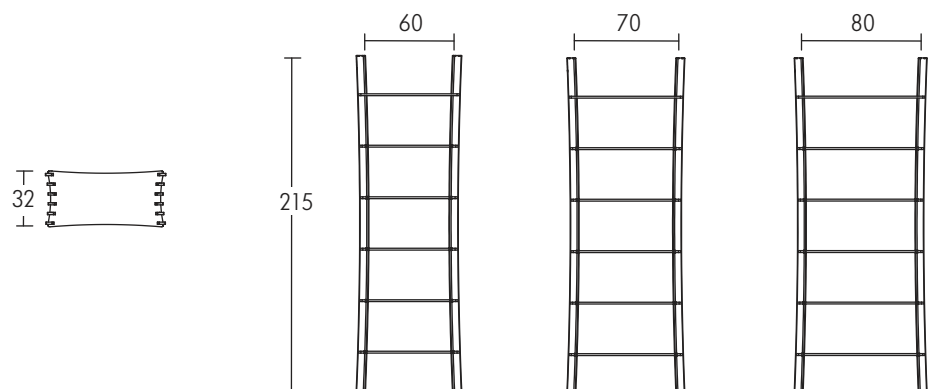

SLAT SHELF 215

Width	Colour	Wood
	White	Oak
	Brown	Walnut
60cm	£150	£190
70cm	£155	£205
80cm	£165	£215

Simple slotting assembly