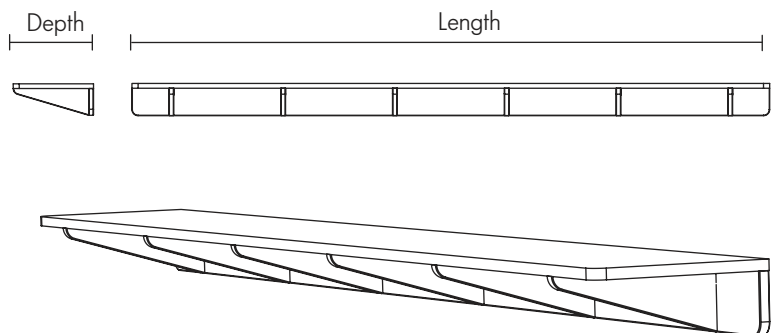

*Free - standing or wall mounted.
Please specify when ordering.

CELL SHELF

| Colour | Wood |
|-------------|-------------|
| White | Oak |
| Brown | Walnut |
| £380 | £430 |

*Free - standing

HOOK SHELF

| Width | Depth | Colour | Wood |
|---------|-------|----------------|---------------|
| | | White Brown | Oak Walnut |
| 40-55 | 20 | £10 | £20 |
| 40-55 | 25 | £15 | £25 |
| 60 | 25 | £25 | £35 |
| 65-75 | 30-35 | £30 | £45 |
| 80-115 | 15-20 | £35 | £50 |
| 80-115 | 25-35 | £40 | £55 |
| 120-140 | 15-20 | £45 | £60 |
| 120-135 | 25-35 | £60 | £80 |
| 150-190 | 20-25 | £65 | £85 |
| 150-190 | 30-40 | £70 | £95 |

Honeycomb shelves are freestanding and can be stacked up to 5 units high. (1 unit shown above)