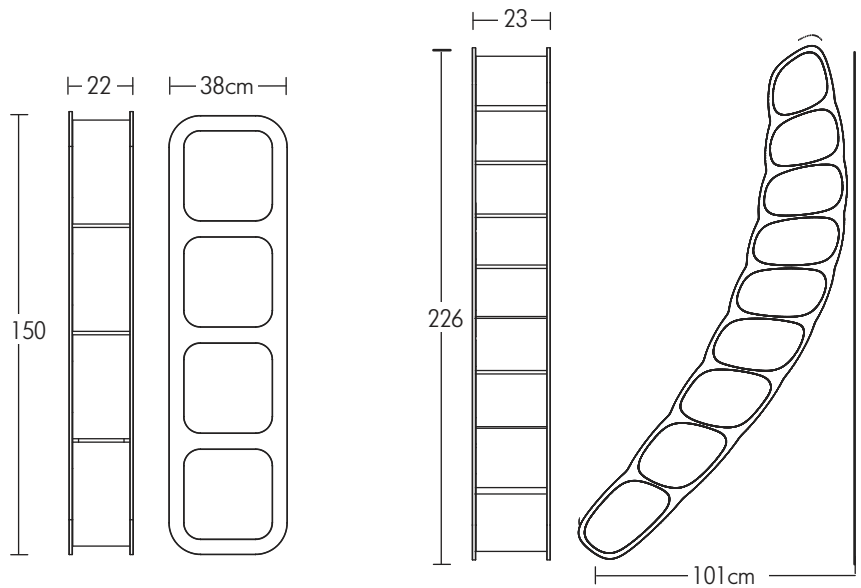

Shelves

Honeycomb, Square, Cell & Hook Shelf

HONEYCOMB UNIT

| Quantity | Colour |
|----------|------------|
| | White |
| | Brown |
| Per Unit | £60 |

SQUARE SHELF

| Colour | Wood |
|-------------|-------------|
| White | Oak |
| Brown | Walnut |
| £180 | £230 |

*Free - standing or wall mounted.
Please specify when ordering.

CELL SHELF

| Colour | Wood |
|-------------|-------------|
| White | Oak |
| Brown | Walnut |
| £380 | £430 |

*Free - standing

HOOK SHELF

| Width | Depth | Colour | Wood |
|---------|-------|----------------|---------------|
| | | White Brown | Oak Walnut |
| 40-55 | 20 | £10 | £20 |
| 40-55 | 25 | £15 | £25 |
| 60 | 25 | £25 | £35 |
| 65-75 | 30-35 | £30 | £45 |
| 80-115 | 15-20 | £35 | £50 |
| 80-115 | 25-35 | £40 | £55 |
| 120-140 | 15-20 | £45 | £60 |
| 120-135 | 25-35 | £60 | £80 |
| 150-190 | 20-25 | £65 | £85 |
| 150-190 | 30-40 | £70 | £95 |

Honeycomb shelves are freestanding and can be stacked up to 5 units high. (1 unit shown above)