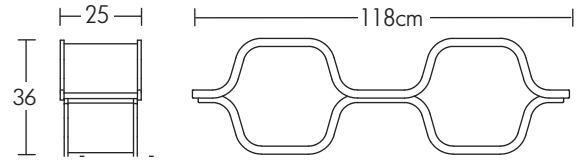

Shelves

Honeycomb, Square, Cell & Hook Shelf

HONEYCOMB UNIT

| Quantity | Colour |
|----------|------------|
| | White |
| | Brown |
| Per Unit | £60 |

SQUARE SHELF

| Colour | Wood |
|-------------|-------------|
| White | Oak |
| Brown | Walnut |
| £180 | £230 |

*Free - standing or wall mounted.
Please specify when ordering.

CELL SHELF

| Colour | Wood |
|-------------|-------------|
| White | Oak |
| Brown | Walnut |
| £380 | £430 |

*Free - standing

HOOK SHELF

| Width | Depth | Colour | Wood |
|---------|-------|----------------|---------------|
| | | White Brown | Oak Walnut |
| 40-55 | 20 | £10 | £20 |
| 40-55 | 25 | £15 | £25 |
| 60 | 25 | £25 | £35 |
| 65-75 | 30-35 | £30 | £45 |
| 80-115 | 15-20 | £35 | £50 |
| 80-115 | 25-35 | £40 | £55 |
| 120-140 | 15-20 | £45 | £60 |
| 120-135 | 25-35 | £60 | £80 |
| 150-190 | 20-25 | £65 | £85 |
| 150-190 | 30-40 | £70 | £95 |

Honeycomb shelves are freestanding and can be stacked up to 5 units high. (1 unit shown above)