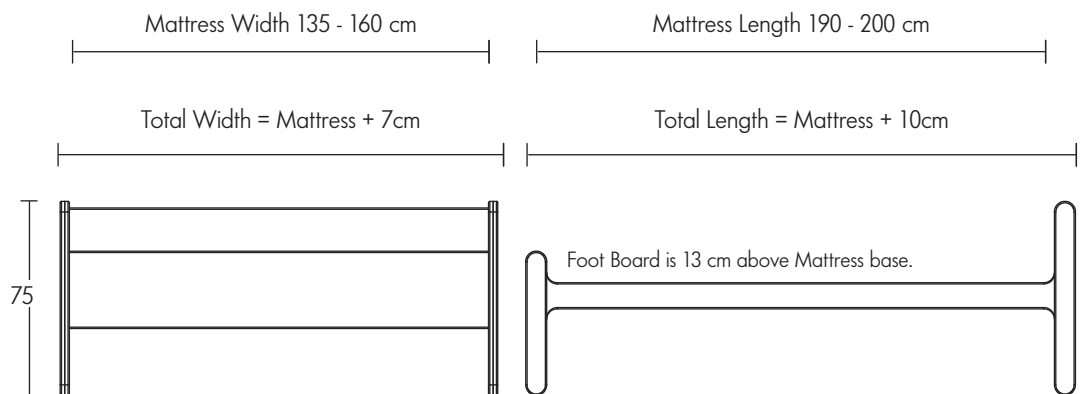

Single, Double & Underbed Storage

SINGLE BED

*Made to the size of your mattress

Colour	Wood
White	Oak
Brown	Walnut
£275	£320

DOUBLE BED

*Made to the size of your mattress

Colour	Wood
White	Oak
Brown	Walnut
£390	£490

UNDERBED STORAGE

Colour	Wood
White	Oak
Brown	Walnut
£95	£105

*Price Per Box

Easy push - fit assembly, using wooden locking mechanism.

Length dimensions are available in 10cm increments.
Width dimensions are available in 5cm increments.