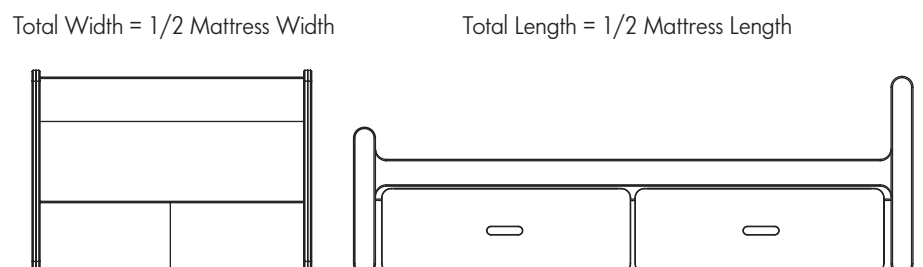

Single, Double & Underbed Storage

SINGLE BED

*Made to the size of your mattress

Colour	Wood
White	Oak
Brown	Walnut
£275	£320

DOUBLE BED

*Made to the size of your mattress

Colour	Wood
White	Oak
Brown	Walnut
£390	£490

UNDERBED STORAGE

Colour	Wood
White	Oak
Brown	Walnut
£95	£105

*Price Per Box

Easy push - fit assembly, using wooden locking mechanism.

Length dimensions are available in 10cm increments.
Width dimensions are available in 5cm increments.