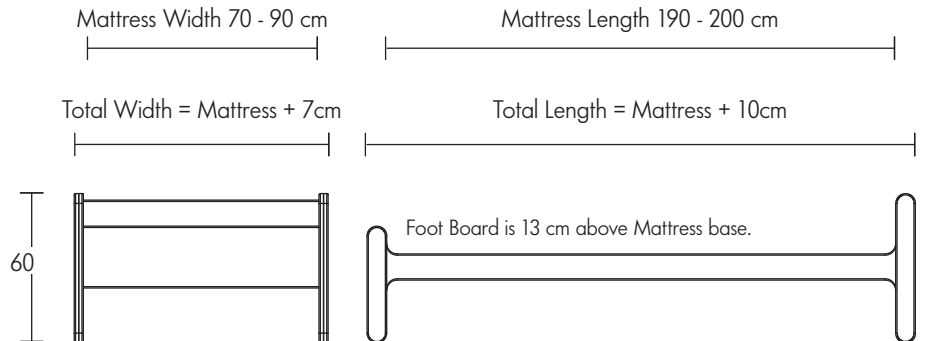

Single, Double & Underbed Storage

SINGLE BED

*Made to the size of your mattress

Colour	Wood
White	Oak
Brown	Walnut
£275	£320

DOUBLE BED

*Made to the size of your mattress

Colour	Wood
White	Oak
Brown	Walnut
£390	£490

UNDERBED STORAGE

Colour	Wood
White	Oak
Brown	Walnut
£95	£105

*Price Per Box

Easy push - fit assembly, using wooden locking mechanism.

Length dimensions are available in 10cm increments.
Width dimensions are available in 5cm increments.