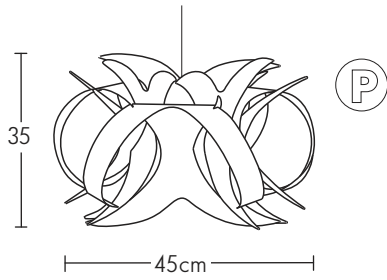

Lighting

Greg, Bent, Twist, Sphere, 2.5D & Tube Lamp

GREG LAMP

£35

BENT LAMP

£90

TWIST LAMP

£40