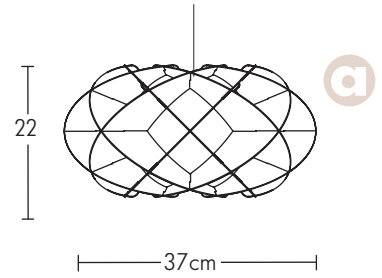

Lighting

Greg, Bent, Twist, Sphere, 2.5D & Tube Lamp

GREG LAMP

£35

BENT LAMP

£90

TWIST LAMP

£40