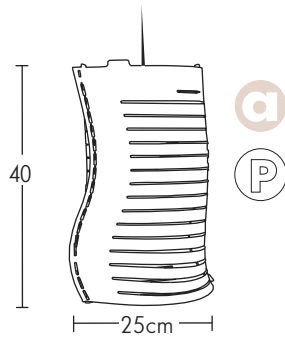

Lighting

Greg, Bent, Twist, Sphere, 2.5D & Tube Lamp

GREG LAMP

£35

BENT LAMP

£90

TWIST LAMP

£40

SPHERE LAMP

£20

2.5D LAMP

£30 AeroPLY
£20 Polyprop

20cm

£15

30cm

£20

50cm

£25

We normally keep these items in stock

Sphere Lamp, 2.5D lamp and Tube Lamps can all be used for both ceiling or table lamps - simply turn upside down.