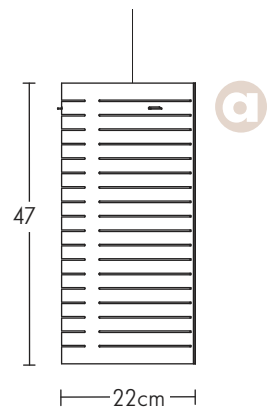

50cm

£25

We normally keep these items in stock

Sphere Lamp, 2.5D lamp and Tube Lamps can all be used for both ceiling or table lamps - simply turn upside down.