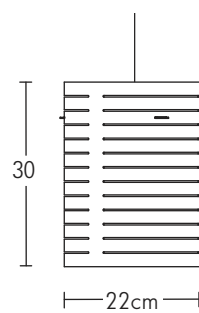

SPHERE LAMP

£20

2.5D LAMP

£30 AeroPLY
£20 Polyprop

20cm

£15

30cm

£20