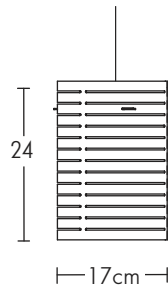

£30 AeroPLY
£20 Polyprop

20cm