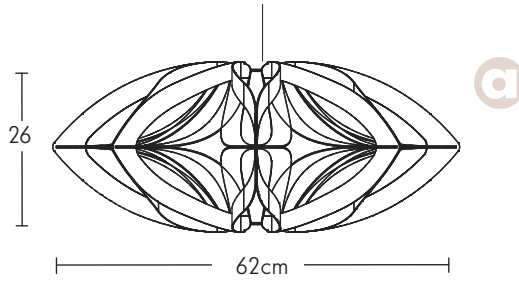

Lighting

Greg, Bent, Twist, Sphere, 2.5D & Tube Lamp

GREG LAMP

£35

BENT LAMP

£90

TWIST LAMP

£40