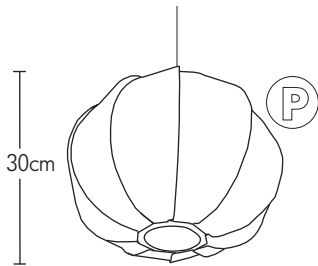

SPHERE LAMP

£20