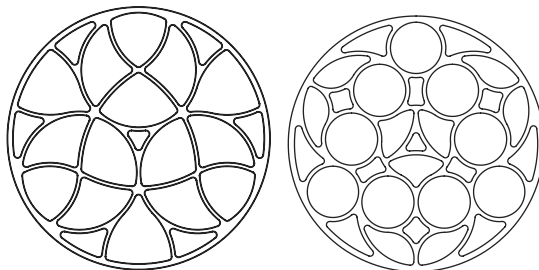

£10

SPIKE

£1.5

£7

Cut Outs / Spike Coasters / Spike Placemats

Made from white laminate with black core.
Heat and water resistant.
Available in a presentation box.
Wider range of patterned trivets on display in the shop.