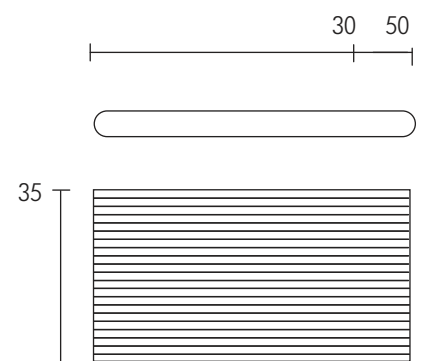

Accessories

Wine Racks & Chopping Board

WINE RACK HEXA

Bottles	Colour
	White
	Brown
6	£35
10	£55

WINE RACK SQUARE

Bottles	Colour
	White
	Brown
4	£25
9	£45

SOLID PLY CHOPPING BOARD

Size(cm)	Colour	Wood
	White	Oak
	Brown	Walnut
30	£35	£35
50	£45	£45