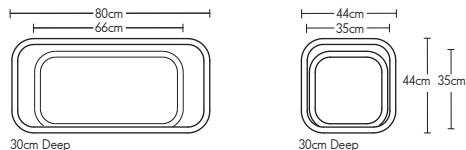

Coffee Tables

ROUND COFFEE

White	Wood	Bespoke Colour
£150	£175	£220*

* Minimum Order: 2

NESTING CUBES

White	Wood	Bespoke Colour
£150	£175	£220

NESTING RECTANGLES

White	Wood	Bespoke Colour
£175	£195	£275