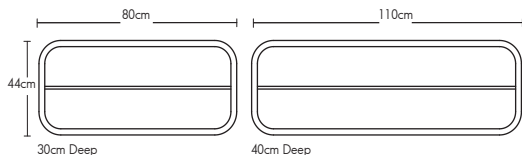

Coffee Tables

ROUND COFFEE

White	Wood	Bespoke Colour
£150	£175	£220*

* Minimum Order: 2

NESTING CUBES

White	Wood	Bespoke Colour
£150	£175	£220

NESTING RECTANGLES

White	Wood	Bespoke Colour
£175	£195	£275