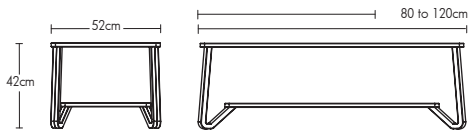

L COFFEE

White	Wood	Bespoke Colour
£150	£175	£200*

*Minimum Order: 2