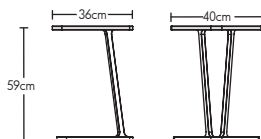

## TRIANGLE TABLE

White	Wood	Bespoke Colour
£45	£55	£65*

\*Minimum Order: 6