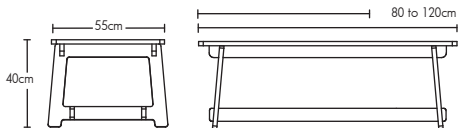

T COFFEE

White	Wood	Bespoke Colour
£85	£105	£135*

*Minimum Order: 2