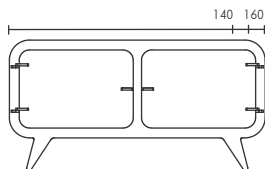

Sideboard Ply Feet

PLY FEET 1 DOOR

White	Wood	Bespoke Colour
£190	£210	£290

PLY FEET 100-120cm

White	Wood	Bespoke Colour
£290	£350	£390

SIDEBOARD PLY FEET

Width	White	Wood	Bespoke Colour
140cm	£330	£410	£530
150cm	£350	£430	£550
160cm	£370	£450	£570

WIDE PLY FEET (DRAWERS)

White	Wood	Bespoke Colour
£520	£610	£820

WIDE PLY FEET (SHELVES)

White	Wood	Bespoke Colour
£450	£540	£850

CABINET PLY FEET 95-120cm

White	Wood	Bespoke Colour
£330	£410	£530

Openings at the back for cable management.

All Sideboard Ply Feet depths are 38cm