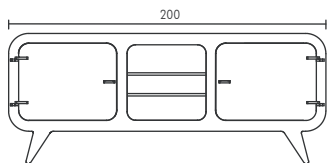

Sideboard Ply Feet

PLY FEET 1 DOOR

White	Wood	Bespoke Colour
£190	£210	£290

PLY FEET 100-120cm

White	Wood	Bespoke Colour
£290	£350	£390

SIDEBOARD PLY FEET

Width	White	Wood	Bespoke Colour
140cm	£330	£410	£530
150cm	£350	£430	£550
160cm	£370	£450	£570

WIDE PLY FEET (DRAWERS)

White	Wood	Bespoke Colour
£520	£610	£820

WIDE PLY FEET (SHELVES)

White	Wood	Bespoke Colour
£450	£540	£850

CABINET PLY FEET 95-120cm

White	Wood	Bespoke Colour
£330	£410	£530

Openings at the back for cable management.

All Sideboard Ply Feet depths are 38cm