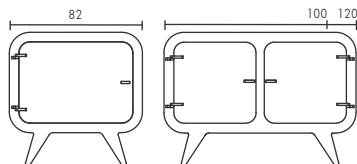

Sideboard Ply Feet

PLY FEET 1 DOOR

White	Wood	Bespoke Colour
£190	£210	£290

PLY FEET 100-120cm

White	Wood	Bespoke Colour
£290	£350	£390

SIDEBOARD PLY FEET

Width	White	Wood	Bespoke Colour
140cm	£330	£410	£530
150cm	£350	£430	£550
160cm	£370	£450	£570

WIDE PLY FEET (DRAWERS)

White	Wood	Bespoke Colour
£520	£610	£820

WIDE PLY FEET (SHELVES)

White	Wood	Bespoke Colour
£450	£540	£850

CABINET PLY FEET 95-120cm

White	Wood	Bespoke Colour
£330	£410	£530

Openings at the back for cable management.

All Sideboard Ply Feet depths are 38cm