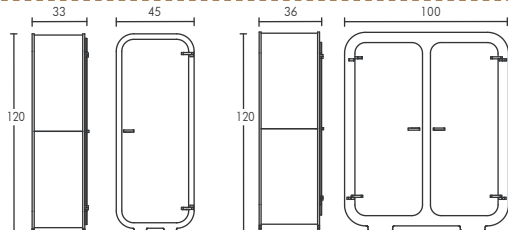

WIDE CABINET (DRAWERS)

White	Wood	Bespoke Colour
£520	£610	£820

WIDE CABINET (SHELVES)

White	Wood	Bespoke Colour
£450	£540	£750

CABINET 45x120

White	Wood	Bespoke Colour
£160	£180	£260

CABINET 45x120

White	Wood	Bespoke Colour
£350	£390	£550

Openings at the back for cable management.
Durable wooden hinges with steel axis.
All cabinets use a pin system; allowing adjustable shelving.

The Cabinets are available in a wall mountable version. This design will not include the feet.
Please state when ordering if you wish to have this option