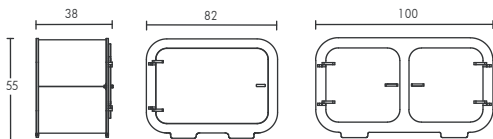

Cabinets

CABINET 1 DOOR

White	Wood	Bespoke Colour
£190	£210	£290

CABINET 100x55

White	Wood	Bespoke Colour
£190	£210	£290

CABINET

Width	White	Wood	Bespoke Colour
120cm	£290	£350	£390
140cm	£330	£410	£530
150cm	£350	£430	£550
160cm	£370	£450	£570

WIDE CABINET (DRAWERS)

White	Wood	Bespoke Colour
£520	£610	£820

WIDE CABINET (SHELVES)

White	Wood	Bespoke Colour
£450	£540	£750

CABINET 45x120

White	Wood	Bespoke Colour
£160	£180	£260

CABINET 45x120

White	Wood	Bespoke Colour
£350	£390	£550