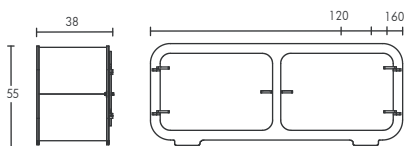

Cabinets

CABINET 1 DOOR

White	Wood	Bespoke Colour
£190	£210	£290

CABINET 100x55

White	Wood	Bespoke Colour
£190	£210	£290

CABINET

Width	White	Wood	Bespoke Colour
120cm	£290	£350	£390
140cm	£330	£410	£530
150cm	£350	£430	£550
160cm	£370	£450	£570

WIDE CABINET (DRAWERS)

White	Wood	Bespoke Colour
£520	£610	£820

WIDE CABINET (SHELVES)

White	Wood	Bespoke Colour
£450	£540	£750

CABINET 45x120

White	Wood	Bespoke Colour
£160	£180	£260

CABINET 45x120

White	Wood	Bespoke Colour
£350	£390	£550