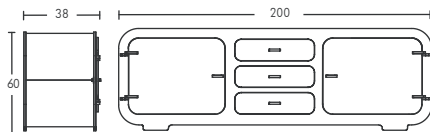

Cabinets

CABINET 1 DOOR

White	Wood	Bespoke Colour
£190	£210	£290

CABINET 100x55

White	Wood	Bespoke Colour
£190	£210	£290

CABINET

Width	White	Wood	Bespoke Colour
120cm	£290	£350	£390
140cm	£330	£410	£530
150cm	£350	£430	£550
160cm	£370	£450	£570

WIDE CABINET (DRAWERS)

White	Wood	Bespoke Colour
£520	£610	£820

WIDE CABINET (SHELVES)

White	Wood	Bespoke Colour
£450	£540	£750

CABINET 45x120

White	Wood	Bespoke Colour
£160	£180	£260

CABINET 45x120

White	Wood	Bespoke Colour
£350	£390	£550