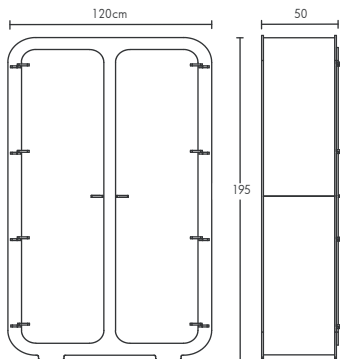

## DOUBLE WARDROBE \*

White	Wood	Bespoke Colour
£590	£680	£790

\* Please note that the wardrobes are delivered fully assembled. Measure doorways and staircases before placing your order

The standard configuration is 1 rail and 2 shelves. Extra shelves/rails can be added for £20 each. Medicine and Bedside cabinets can be wall mounted. Wardrobes have various configurations for clothes rails and shelves.