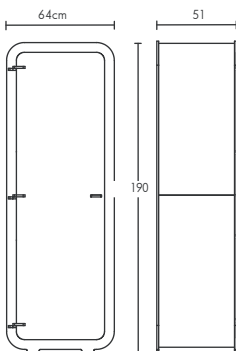

## DOUBLE WARDROBE \*

White	Wood	Bespoke Colour
£590	£680	£790

\* Please note that the wardrobes are delivered fully assembled. Measure doorways and staircases before placing your order

The standard configuration is 1 rail and 2 shelves. Extra shelves/rails can be added for £20 each. Medicine and Bedside cabinets can be wall mounted. Wardrobes have various configurations for clothes rails and shelves.