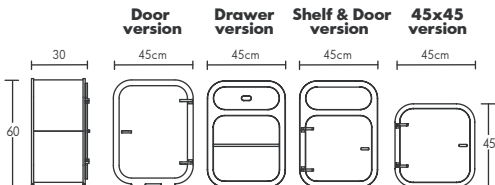

BEDSIDE CABINETS

White	Wood	Bespoke Colour
£125	£145	£175*