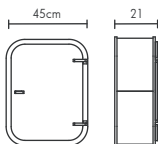

MEDICINE CABINET

White	Wood	Bespoke Colour
£120	£135	£170*

* Minimum Order: 2