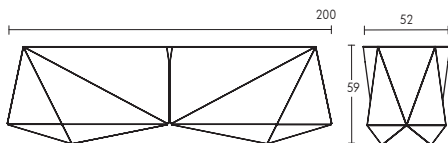

## SOLID PLY SIDEBOARD

Width	White	Wood	Bespoke Colour
120 - 160	£700	£700	£750

## FACET SIDEBOARD

Width	White	Wood	Bespoke Colour
200cm	£700	£740	£900

## TALL BOY (5 DRAWER)

Height	White	Wood	Bespoke Colour
83cm	£250	£320	£350

See web site  
for complete range