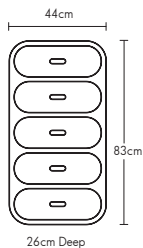

## SOLID PLY SIDEBOARD

Width	White	Wood	Bespoke Colour
120 - 160	£700	£700	£750

## FACET SIDEBOARD

Width	White	Wood	Bespoke Colour
200cm	£700	£740	£900

## TALL BOY (5 DRAWER)

Height	White	Wood	Bespoke Colour
83cm	£250	£320	£350

See web site  
for complete range