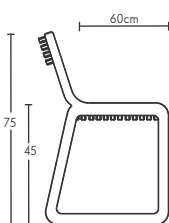

**D BAR CHAIR**

White	Wood	Bespoke Colour
£100	£120	£150 (2)*

**D STOOL**

White	Wood	Bespoke Colour
£65	£75	£82 (6)*

**D BAR STOOL**

White	Wood	Bespoke Colour
£110	£120	£143 (3)*

**D CHAIR**

White	Wood	Bespoke Colour
£120	£135	£145 (4)*