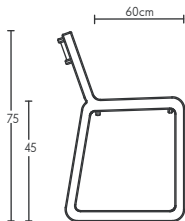

# D Chairs

**D STOOL**

White	Wood	Bespoke Colour
£55	£70	£72 (6)*

**D BAR STOOL**

White	Wood	Bespoke Colour
£95	£110	£128 (3)*

**D CHAIR**

White	Wood	Bespoke Colour
£90	£115	£115 (4)*

**D-SERIES SOLID**