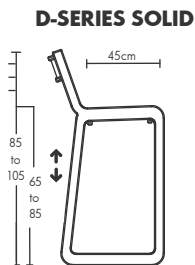

D BAR CHAIR

White	Wood	Bespoke Colour
£100	£120	£150 (2)*