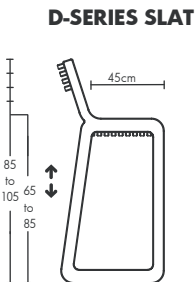

**D BAR CHAIR**

White	Wood	Bespoke Colour
£100	£120	£150 (2)*

**D STOOL**

White	Wood	Bespoke Colour
£65	£75	£82 (6)*

**D BAR STOOL**

White	Wood	Bespoke Colour
£110	£120	£143 (3)*

**D CHAIR**

White	Wood	Bespoke Colour
£120	£135	£145 (4)*