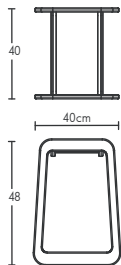

D Chairs

D STOOL

White	Wood	Bespoke Colour
£55	£70	£72 (6)*