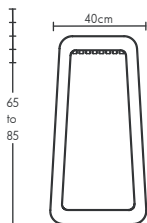

D BAR STOOL

White	Wood	Bespoke Colour
£110	£120	£143 (3)*