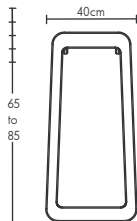

# D Chairs

**D STOOL**

White	Wood	Bespoke Colour
£55	£70	£72 (6)*

**D BAR STOOL**

White	Wood	Bespoke Colour
£95	£110	£128 (3)*

**D CHAIR**

White	Wood	Bespoke Colour
£90	£115	£115 (4)*

**D-SERIES SOLID**