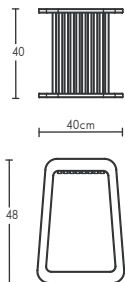

D STOOL

White	Wood	Bespoke Colour
£65	£75	£82 (6)*