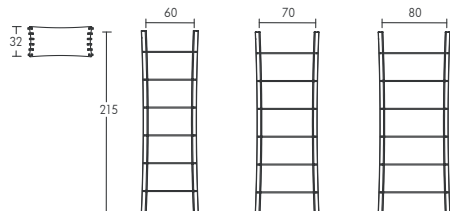

Slat Shelf

SLAT SHELF 120

Width	White	Wood	Bespoke Colour
40cm	£75	£85	£115*
50cm	£80	£90	£120*
60cm	£85	£95	£125*
70cm	£105	£115	£195
80cm	£115	£150	£215
90cm	£125	£160	£225
100cm	£135	£170	£235
110cm	£145	£180	£245

* Minimum Order: 2

SLAT SHELF 180

Width	White	Wood	Bespoke Colour
60cm	£140	£165	£240
70cm	£150	£175	£250
80cm	£160	£185	£260

SLAT SHELF 215

Width	White	Wood	Bespoke Colour
60cm	£155	£195	£255
70cm	£160	£215	£260
80cm	£170	£225	£270