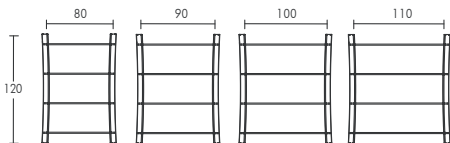

Slat Shelf

SLAT SHELF 120

Width	White	Wood	Bespoke Colour
40cm	£75	£85	£115*
50cm	£80	£90	£120*
60cm	£85	£95	£125*
70cm	£105	£115	£195
80cm	£115	£150	£215
90cm	£125	£160	£225
100cm	£135	£170	£235
110cm	£145	£180	£245

* Minimum Order: 2

SLAT SHELF 180

Width	White	Wood	Bespoke Colour
60cm	£140	£165	£240
70cm	£150	£175	£250
80cm	£160	£185	£260

SLAT SHELF 215

Width	White	Wood	Bespoke Colour
60cm	£155	£195	£255
70cm	£160	£215	£260
80cm	£170	£225	£270