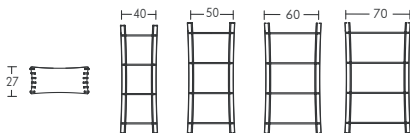

Slat Shelf

SLAT SHELF 120

Width	White	Wood	Bespoke Colour
40cm	£75	£85	£115*
50cm	£80	£90	£120*
60cm	£85	£95	£125*
70cm	£105	£115	£195
80cm	£115	£150	£215
90cm	£125	£160	£225
100cm	£135	£170	£235
110cm	£145	£180	£245

* Minimum Order: 2

SLAT SHELF 180

Width	White	Wood	Bespoke Colour
60cm	£140	£165	£240
70cm	£150	£175	£250
80cm	£160	£185	£260

SLAT SHELF 215

Width	White	Wood	Bespoke Colour
60cm	£155	£195	£255
70cm	£160	£215	£260
80cm	£170	£225	£270