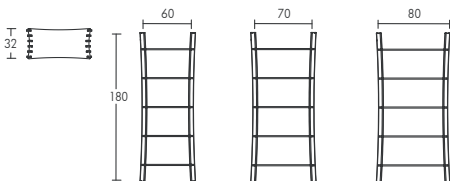

Slat Shelf

SLAT SHELF 120

Width	White	Wood	Bespoke Colour
40cm	£75	£85	£115*
50cm	£80	£90	£120*
60cm	£85	£95	£125*
70cm	£105	£115	£195
80cm	£115	£150	£215
90cm	£125	£160	£225
100cm	£135	£170	£235
110cm	£145	£180	£245

* Minimum Order: 2

SLAT SHELF 180

Width	White	Wood	Bespoke Colour
60cm	£140	£165	£240
70cm	£150	£175	£250
80cm	£160	£185	£260

SLAT SHELF 215

Width	White	Wood	Bespoke Colour
60cm	£155	£195	£255
70cm	£160	£215	£260
80cm	£170	£225	£270