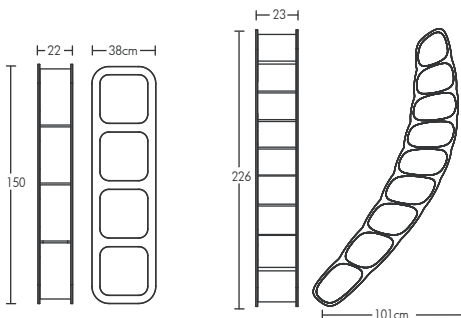

SQUARE SHELF

White	Wood	Bespoke Colour
£195	£245	£290

*Free - standing or wall mounted.
Please specify when ordering.