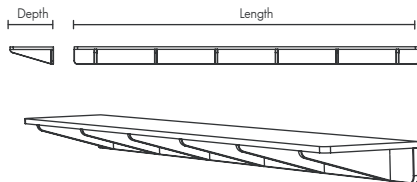

HOOK SHELF

Width	Depth	White	Wood	Bespoke Colour
40-55	20	£10	£20	£110
40-55	25	£15	£25	£115
60	25	£25	£35	£125
65-75	30-35	£30	£45	£130
80-115	15-20	£35	£50	£135
80-115	25-35	£40	£55	£140
120-140	15-20	£45	£60	£145
120-135	25-35	£60	£80	£160
150-190	20-25	£65	£85	£165
150-190	30-40	£70	£95	£170