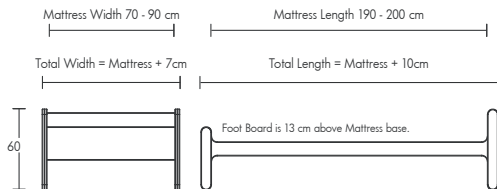

Beds

SINGLE BED

*Made to the size of your mattress

White	Wood	Bespoke Colour
£275	£320	£375