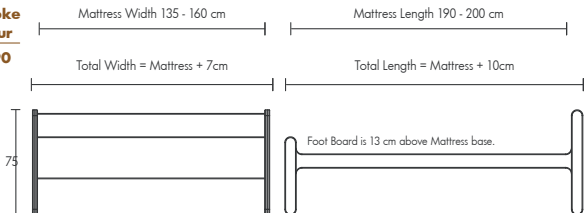

## SINGLE BED

\*Made to the size of your mattress

White	Wood	Bespoke Colour
£275	£320	£375

## DOUBLE BED

\*Made to the size of your mattress

White	Wood	Bespoke Colour
£390	£490	£590

## UNDERBED STORAGE

White	Wood	Bespoke Colour
£95	£105	£195

\*Price Per Box

 Easy push - fit assembly, using self-locking mechanism.

Length dimensions are available in 10cm increments.  
 Width dimensions are available in 5cm increments.