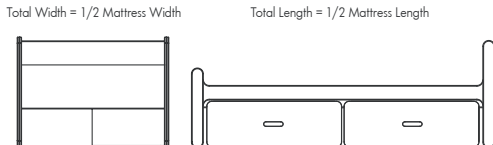

## DOUBLE BED

\*Made to the size of your mattress

White	Wood	Bespoke Colour
£390	£490	£590

## UNDERBED STORAGE

White	Wood	Bespoke Colour
£95	£105	£195

\*Price Per Box

 Easy push - fit assembly, using self-locking mechanism.

Length dimensions are available in 10cm increments.  
 Width dimensions are available in 5cm increments.