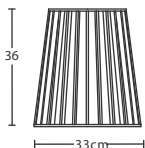

£55 Small

FLAP LAMPS

£55 Large
£65 Colour

£45 Small
£55 Colour

Sphere Lamp, 2.5D lamp and Tube Lamps can all be used for both ceiling or table lamps
Prices for cage lamps are shown for white