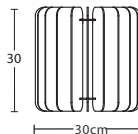

£55 Small

FLAP LAMPS

£55 Large
£65 Colour

£45 Small
£55 Colour

Sphere Lamp, 2.5D lamp and Tube Lamps can all be used for both ceiling or table lamps
Prices for cage lamps are shown for white