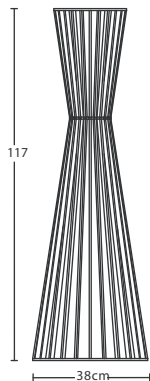

Lamps

GREG LAMP

£35

BENT LAMP

£90

TWIST LAMP

£60
£70 Colour

SPHERE LAMP

£20

£90 Floor lamp

2.5D LAMP

£30 AeroPLY
£20 Polyprop

TUBE LAMP

£15 Small   £20 Medium   £25 Large
£20 Colour   £30 Colour   £35 Colour

CAGE LAMPS

£65 Large

£55 Small

FLAP LAMPS

£55 Large
£65 Colour

£45 Small
£55 Colour

Sphere Lamp, 2.5D lamp and Tube Lamps can all be used for both ceiling or table lamps
Prices for cage lamps are shown for white