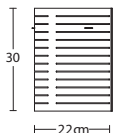

TUBE LAMP

£15 Small   £20 Medium   £25 Large
£20 Colour   £30 Colour   £35 Colour