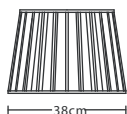

CAGE LAMPS

£65 Large

£55 Small