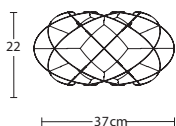

TWIST LAMP

£60
£70 Colour