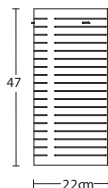

£20

£90 Floor lamp

2.5D LAMP

£30 AeroPLY
£20 Polyprop

TUBE LAMP

£15 Small £20 Medium £25 Large
£20 Colour £30 Colour £35 Colour

CAGE LAMPS

£65 Large

£55 Small

FLAP LAMPS

£55 Large
£65 Colour

£45 Small
£55 Colour

Sphere Lamp, 2.5D lamp and Tube Lamps can all be used for both ceiling or table lamps
Prices for cage lamps are shown for white