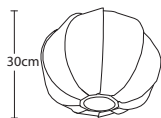

SPHERE LAMP

£20

£90 Floor lamp