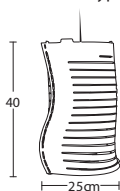

£20

£90 Floor lamp

2.5D LAMP

£30 AeroPLY
£20 Polyprop

TUBE LAMP

£15 Small £20 Medium £25 Large
£20 Colour £30 Colour £35 Colour

CAGE LAMPS

£65 Large

£55 Small

FLAP LAMPS

£55 Large
£65 Colour

£45 Small
£55 Colour

Sphere Lamp, 2.5D lamp and Tube Lamps can all be used for both ceiling or table lamps
Prices for cage lamps are shown for white