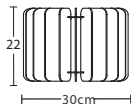

£55 Small

FLAP LAMPS

£55 Large
£65 Colour

£45 Small
£55 Colour

Sphere Lamp, 2.5D lamp and Tube Lamps can all be used for both ceiling or table lamps
Prices for cage lamps are shown for white