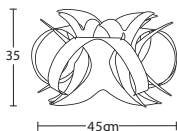

Lamps

GREG LAMP

£35