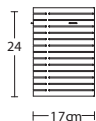

TUBE LAMP

£15 Small   £20 Medium   £25 Large
£20 Colour   £30 Colour   £35 Colour