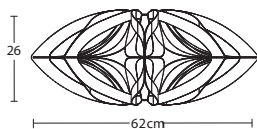

BENT LAMP

£90