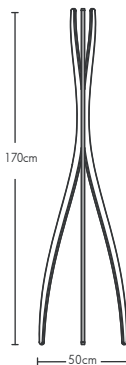

£25

ANIMALS

£4 each

COATSTANDS

Curved

£75 White

£82 Wood

Straight

£95 White

£120 Wood

PORTRAITS

See our website
for more details.

Size (cm)	Core
	Brown
50x50	£120
50x70	£120
60x60	£120
60x80	£140
80x120	£170
120x160	£300
120x220	£420