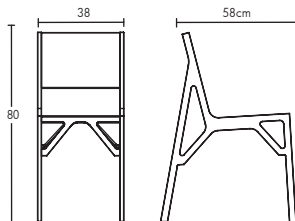

NORMA

White	Wood	Bespoke Colour
£90	£95	£123*

* Minimum Order: 3

All our chairs are assembled and glued in our workshop. T-Series have simple push fit assembly.