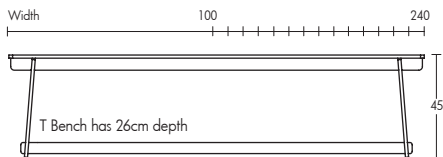

T-BENCH

Width	White	Wood	Bespoke Colour
65 - 120	£75	£105	£125*
130 - 170	£120	£145	£170*
180 - 240	£180	£220	£280

* Minimum Order: 2

FACET

White	Wood	Bespoke Colour
£150	£170	£175*

* Minimum Order: 4