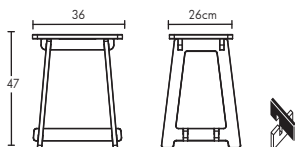

T Bench, Facet & Norma

T-STOOL

| White | Wood | Bespoke Colour |
|-------|------|----------------|
| £45 | £50 | £62* |

* Minimum Order: 6

T-BENCH

| Width | White | Wood | Bespoke Colour |
|-----------|-------|------|----------------|
| 65 - 120 | £75 | £105 | £125* |
| 130 - 170 | £120 | £145 | £170* |
| 180 - 240 | £180 | £220 | £280 |