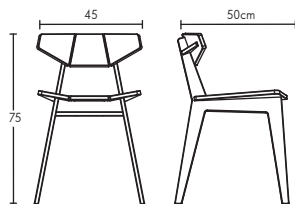

T Bench, Facet & Norma

T-STOOL

White	Wood	Bespoke Colour
£45	£50	£62*

* Minimum Order: 6

T-BENCH

Width	White	Wood	Bespoke Colour
65 - 120	£75	£105	£125*
130 - 170	£120	£145	£170*
180 - 240	£180	£220	£280

* Minimum Order: 2

FACET

White	Wood	Bespoke Colour
£150	£170	£175*

* Minimum Order: 4

NORMA

White	Wood	Bespoke Colour
£90	£95	£123*

* Minimum Order: 3

All our chairs are assembled and glued in our workshop. T-Series have simple push fit assembly.