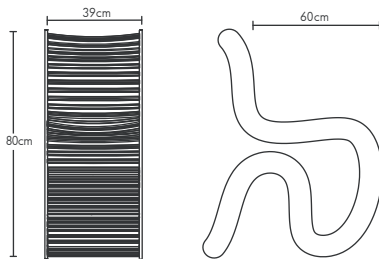

SPLINE CHAIR

White	Wood	Bespoke Colour
£250	£280	£300*

*Minimum Order: 2