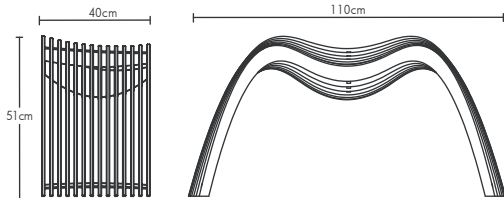

## NURBS BENCH

White	Wood	Bespoke Colour
£320	£350	£420