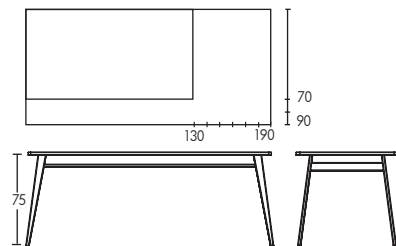

# Angle Tables

## SMALL ANGLE TABLE

Length	Width	White	Wood	Colour
70-120cm	40 - 55cm	£170	£190	£220*

\*Minimum Order: 2

## MEDIUM ANGLE TABLE

Length	Width	White	Wood	Colour
70-160cm	70 - 90cm	£220	£240	£320
170-190cm	70 - 90cm	£270	£290	£470

## LARGE ANGLE TABLE

Length	Width	White	Wood	Colour
200-230cm	90-120cm	£380	£410	£580

Oval tabletops available at the same prices as rectangular ones.

The angle table comes fully assembled.