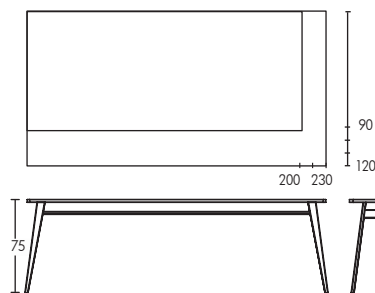

## SMALL ANGLE TABLE

Length	Width	White	Wood	Colour
70-120cm	40 - 55cm	£170	£190	£220*

\*Minimum Order: 2

## MEDIUM ANGLE TABLE

Length	Width	White	Wood	Colour
70-160cm	70 - 90cm	£220	£240	£320
170-190cm	70 - 90cm	£270	£290	£470

## LARGE ANGLE TABLE

Length	Width	White	Wood	Colour
200-230cm	90-120cm	£380	£410	£580

Oval tabletops available at the same prices as rectangular ones.

The angle table comes fully assembled.