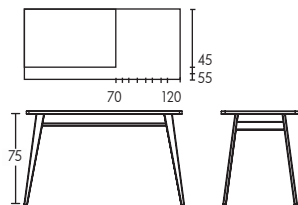

# Angle Tables

## SMALL ANGLE TABLE

Length	Width	White	Wood	Colour
70-120cm	40 - 55cm	£170	£190	£220*

\*Minimum Order: 2

## MEDIUM ANGLE TABLE

Length	Width	White	Wood	Colour
70-160cm	70 - 90cm	£220	£240	£320
170-190cm	70 - 90cm	£270	£290	£470

## LARGE ANGLE TABLE

Length	Width	White	Wood	Colour
200-230cm	90-120cm	£380	£410	£580

Oval tabletops available at the same prices as rectangular ones.

The angle table comes fully assembled.