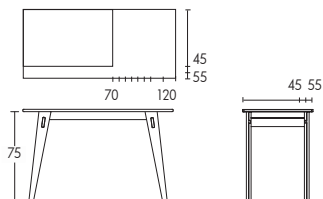

## SMALL LOCK TABLE

Length	Width	White	Wood	Bespoke Colour
70-120cm	40 - 55cm	£170	£190	£220*

\*Minimum Order: 2

## MEDIUM LOCK TABLE

Length	Width	White	Wood	Bespoke Colour
70-160cm	70 - 90cm	£285	£325	£385
170-190cm	70 - 80cm	£295	£335	£495

## LARGE LOCK TABLE

Length	Width	White	Wood	Bespoke Colour
200-230cm	90-120cm	£480	£520	£680

The Lock Table uses a simple wood locking mechanism; allowing for an easy assembly.