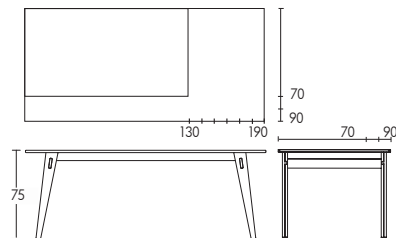

## SMALL LOCK TABLE

Length	Width	White	Wood	Bespoke Colour
70-120cm	40 - 55cm	£170	£190	£220*

\*Minimum Order: 2

## MEDIUM LOCK TABLE

Length	Width	White	Wood	Bespoke Colour
70-160cm	70 - 90cm	£285	£325	£385
170-190cm	70 - 80cm	£295	£335	£495

## LARGE LOCK TABLE

Length	Width	White	Wood	Bespoke Colour
200-230cm	90-120cm	£480	£520	£680

The Lock Table uses a simple wood locking mechanism; allowing for an easy assembly.