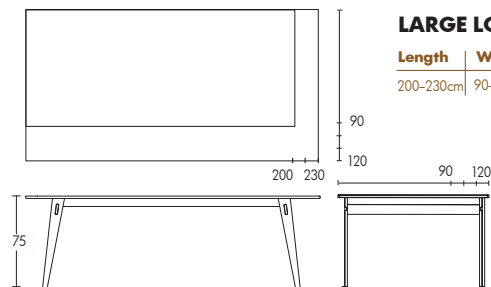

## SMALL LOCK TABLE

Length	Width	White	Wood	Bespoke Colour
70-120cm	40 - 55cm	£170	£190	£220*

\*Minimum Order: 2

## MEDIUM LOCK TABLE

Length	Width	White	Wood	Bespoke Colour
70-160cm	70 - 90cm	£285	£325	£385
170-190cm	70 - 80cm	£295	£335	£495

## LARGE LOCK TABLE

Length	Width	White	Wood	Bespoke Colour
200-230cm	90-120cm	£480	£520	£680

The Lock Table uses a simple wood locking mechanism; allowing for an easy assembly.