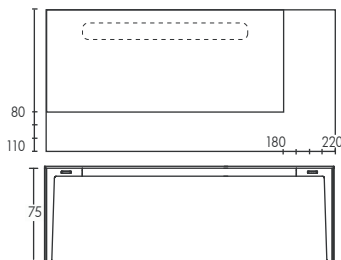

Linchpin Tables

SQUARE LINCHPIN

Length	Width	White	Wood	Bespoke Colour
60cm	60cm	£160	£190	£260
80-110cm	80-110cm	£275	£315	£375

LINCHPIN *

Length	Width	White	Wood	Bespoke Colour
120-130cm	60-80cm	£275	£315	£375
140-150cm	60-80cm	£285	£325	£385
160-170cm	60-80cm	£295	£335	£395

*Available with Cable Management System + £50

LARGE LINCHPIN *

Length	Width	White	Wood	Bespoke Colour
180-200cm	80-100cm	£480	£520	£680
210-220cm	80-110cm	£550	£590	£750

*Available with Cable Management System + £50