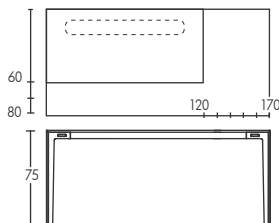

Linchpin Tables

SQUARE LINCHPIN

Length	Width	White	Wood	Bespoke Colour
60cm	60cm	£160	£190	£260
80-110cm	80-110cm	£275	£315	£375

LINCHPIN *

Length	Width	White	Wood	Bespoke Colour
120-130cm	60-80cm	£275	£315	£375
140-150cm	60-80cm	£285	£325	£385
160-170cm	60-80cm	£295	£335	£395

*Available with Cable Management System + £50

LARGE LINCHPIN *

Length	Width	White	Wood	Bespoke Colour
180-200cm	80-100cm	£480	£520	£680
210-220cm	80-110cm	£550	£590	£750

*Available with Cable Management System + £50