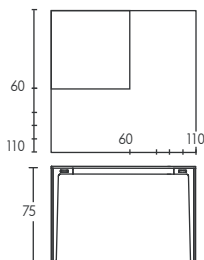

Linchpin Tables

SQUARE LINCHPIN

Length	Width	White	Wood	Bespoke Colour
60cm	60cm	£160	£190	£260
80-110cm	80-110cm	£275	£315	£375

LINCHPIN *

Length	Width	White	Wood	Bespoke Colour
120-130cm	60-80cm	£275	£315	£375
140-150cm	60-80cm	£285	£325	£385
160-170cm	60-80cm	£295	£335	£395

*Available with Cable Management System + £50

LARGE LINCHPIN *

Length	Width	White	Wood	Bespoke Colour
180-200cm	80-100cm	£480	£520	£680
210-220cm	80-110cm	£550	£590	£750

*Available with Cable Management System + £50