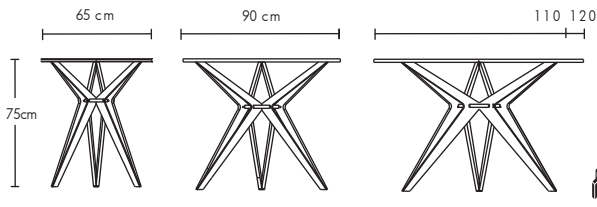

## ROUND TABLE

Width	White	Wood	Bespoke Colour
65cm (Seats 2)	£120	£140	£153 (Minimum Order: 3)
90cm (Seats 3)	£155	£175	£205 (Minimum Order: 2)
110-120 (Seats 5)	£215	£235	£315

## COMPASS TABLE

Width	White	Wood	Bespoke Colour
35cm (Side Table)	£45	£55	£62 (Minimum Order: 6)
65cm (Seats 2)	£95	£120	£120 (Minimum Order: 4)
120 (Seats 5)	£215	£235	£315

120cm add on table top is available for the 90cm Round Table, as a temporary extension for extra seating. £95 Dark & White, £120 Oak & Walnut.