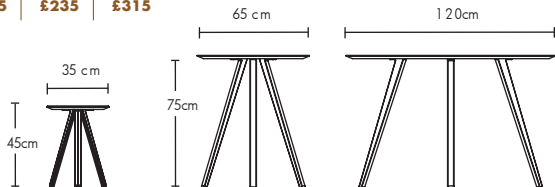

## ROUND TABLE

Width	White	Wood	Bespoke Colour
65cm (Seats 2)	£120	£140	£153 (Minimum Order: 3)
90cm (Seats 3)	£155	£175	£205 (Minimum Order: 2)
110-120 (Seats 5)	£215	£235	£315

## COMPASS TABLE

Width	White	Wood	Bespoke Colour
35cm (Side Table)	£45	£55	£62 (Minimum Order: 6)
65cm (Seats 2)	£95	£120	£120 (Minimum Order: 4)
120 (Seats 5)	£215	£235	£315

120cm add on table top is available for the 90cm Round Table, as a temporary extension for extra seating. £95 Dark & White, £120 Oak & Walnut.