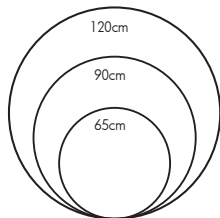

## ROUND TABLE

Width	White	Wood	Bespoke Colour
65cm (Seats 2)	£120	£140	£153 (Minimum Order: 3)
90cm (Seats 3)	£155	£175	£205 (Minimum Order: 2)
110-120 (Seats 5)	£215	£235	£315

## COMPASS TABLE

Width	White	Wood	Bespoke Colour
35cm (Side Table)	£45	£55	£62 (Minimum Order: 6)
65cm (Seats 2)	£95	£120	£120 (Minimum Order: 4)
120 (Seats 5)	£215	£235	£315

120cm add on table top is available for the 90cm Round Table, as a temporary extension for extra seating. £95 Dark & White, £120 Oak & Walnut.