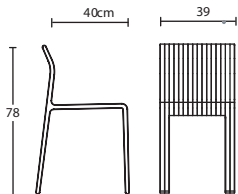

# Ply Range

## PLY TABLES

Size	Length	Width	
Small	110cm	60cm	£750
Medium	up to 180cm	77cm	£1250
Large	up to 230cm	77cm	£1450

Options for Medium or Large tables:  
81cm wide : £50 more  
70cm wide : £50 less

## PLY BENCHES Depth 28cm

Width	White Facing	Wood Facing
100-190cm	£320	£320
200-220cm	£350	£350

## SOLID PLY CHAIR

White Facing	Wood Facing
£250	£250

The Ply Range is not available flat packed.  
Please double check all measurements of doors and hallways before placing your order.  
Weight: 55 - 105 Kg.