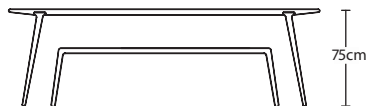

# Ply Range

## PLY TABLE ROUND

## PLY TABLES

Size	Length	Width	
Small	110cm	60cm	£750
Medium	up to 180cm	77cm	£1250
Large	up to 230cm	77cm	£1450

Options for Medium or Large tables:  
81cm wide : £50 more  
70cm wide : £50 less

## PLY BENCHES Depth 28cm

Width	White Facing	Wood Facing
100-190cm	£320	£320
200-220cm	£350	£350