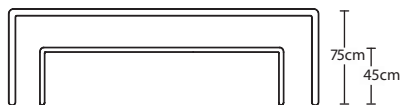

Ply Range

PLY TABLE ROUND

PLY TABLE TAPER

PLY TABLES

Size	Length	Width	
Small	110cm	60cm	£750
Medium	up to 180cm	77cm	£1250
Large	up to 230cm	77cm	£1450

Options for Medium or Large tables:
81cm wide : £50 more
70cm wide : £50 less

PLY BENCHES Depth 28cm

Width	White Facing	Wood Facing
100-190cm	£320	£320
200-220cm	£350	£350

SOLID PLY CHAIR

White Facing	Wood Facing
£250	£250

The Ply Range is not available flat packed.
Please double check all measurements of doors and hallways before placing your order.
Weight: 55 - 105 Kg.

Unlike our other products the Ply Range uses the laminated ply edge as its main surface. A laminate finish is then selected for the legs and front edge of the table.