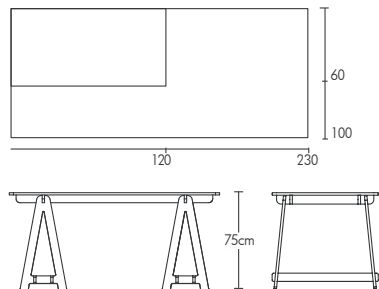

Other Tables

LINCHPIN CONSOLE

White	Wood	Colour
£265	£280	£365

Shelves available at £20 each.
Also available as a coffee table 40cm high.

TRESTLE TABLE

Length	Width	White	Wood	Colour
120cm	60 - 70cm	£145	£175	£245
130cm	60-80cm	£160	£190	£260
140cm	60-80cm	£165	£195	£265
150cm	60-80cm	£175	£205	£275
160cm	60-80cm	£180	£215	£280
170-190cm	60-100cm	£210	£260	£410
200-230cm	60-100cm	£310	£350	£510

TABLE TOPS CUT TO SIZE For detailed pricing visit www.UntoThisLast.co.uk

Examples

Small
60 x 120cm
White Finish
200mm radius
£75

Medium
80 x 180cm
White Finish
100mm radius
Cable Hole
£155

Large
120 x 120cm
White Finish
400mm radius
£135

Small
60 x 60cm
Colour Finish
(min order applies)
£57

Medium
90 x 180cm
Oak finish
£200

Large
120cm diameter
Walnut Finish
Cable hole
£190