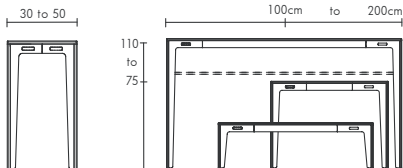

Other Tables

LINCHPIN CONSOLE

White	Wood	Colour
£265	£280	£365

Shelves available at £20 each.
Also available as a coffee table 40cm high.

TRESTLE TABLE

Length	Width	White	Wood	Colour
120cm	60 - 70cm	£145	£175	£245
130cm	60-80cm	£160	£190	£260
140cm	60-80cm	£165	£195	£265
150cm	60-80cm	£175	£205	£275
160cm	60-80cm	£180	£215	£280
170-190cm	60-100cm	£210	£260	£410
200-230cm	60-100cm	£310	£350	£510

TABLE TOPS CUT TO SIZE For detailed pricing visit www.UntoThisLast.co.uk

Examples

Small
60 x 120cm
White Finish
200mm radius
£75

Medium
80 x 180cm
White Finish
100mm radius
Cable Hole
£155

Large
120 x 120cm
White Finish
400mm radius
£135

Small
60 x 60cm
Colour Finish
(min order applies)
£57

Medium
90 x 180cm
Oak finish
£200

Large
120cm diameter
Walnut Finish
Cable hole
£190